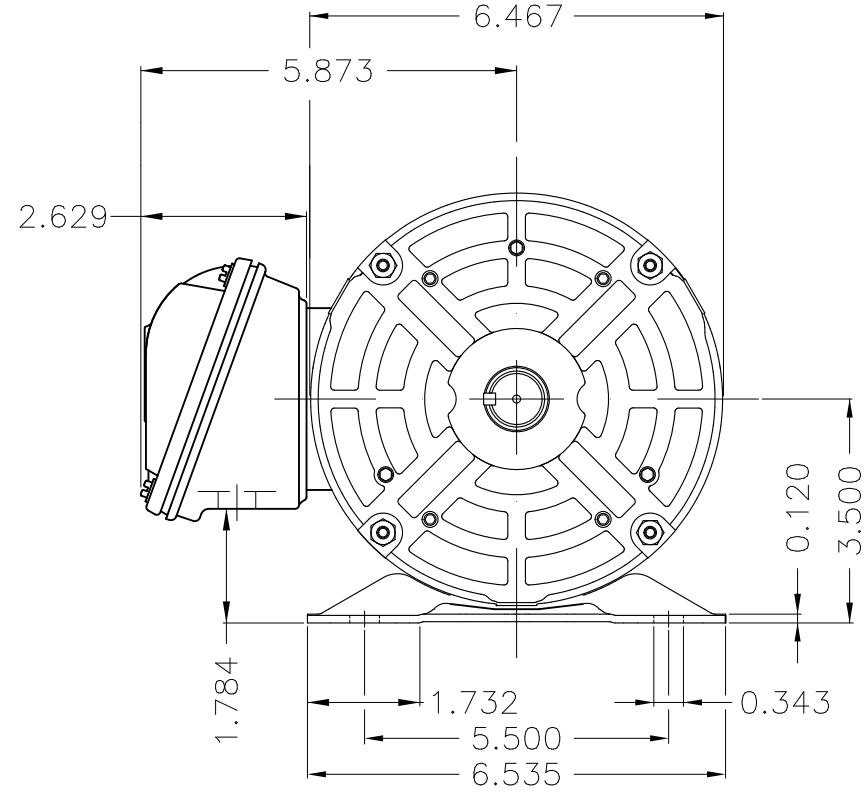

Dimensões em polegada
Dimensions in inches

THIS IS AN UPDATED REVISION, THE
PREVIOUS ONE MUST BE DISREGARDED.

Color Munsell N 1 matte black
Painting plan 207N
Mounting F-1/B3R(D)

ECM	LOC	SUMMARY OF MODIFICATIONS	EXECUTED	CHECKED	RELEASED	DATE	VER
EXECUTED	USERADMIN	THREE PHASE ODP ROLLED STEEL NEMA PREM.					
CHECKED		FRAME 143/5T ODP					
RELEASED		WEG code: 12674793					
REL DT	24.07.2017	WMO Jaragua do Sul	Product Engineering	SHEET	1 / 1		

1.5 HP 04 Poles 60Hz