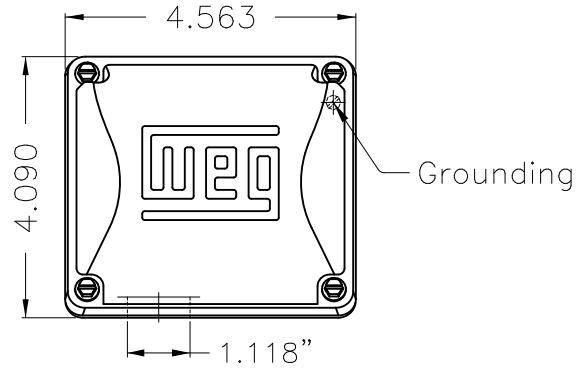

Dimensões em polegada
Dimensions in inches

THIS IS AN UPDATED REVISION, THE
PREVIOUS ONE MUST BE DISREGARDED.

Color Munsell N 1 matte black
Painting plan 207N
Mounting F-1/B3R(D)

ECM	LOC	SUMMARY OF MODIFICATIONS	EXECUTED	CHECKED	RELEASED	DATE	VER
EXECUTED	USERADMIN	THREE PHASE ODP ROLLED STEEL NEMA PREM.					
CHECKED		FRAME 143/5T ODP					
RELEASED		WEG code: 12674793					
REL DT	24.07.2017	WMO Jaragua do Sul	Product Engineering	SHEET	1 / 1		