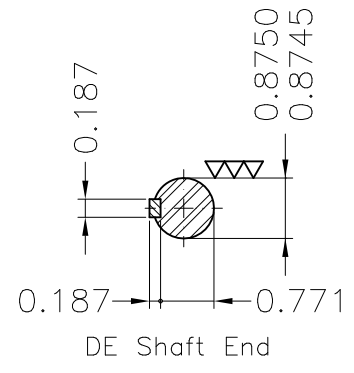

Dimensões em polegada
Dimensions in inches

THIS IS AN UPDATED REVISION, THE
PREVIOUS ONE MUST BE DISREGARDED.

Color Munsell N 1 matte black
Painting plan 207N
Mounting F-1/B3R(D)

ECM	LOC	SUMMARY OF MODIFICATIONS	EXECUTED	CHECKED	RELEASED	DATE	VER
EXECUTED	USERADMIN	THREE PHASE ODP ROLLED STEEL NEMA PREM.					
CHECKED		FRAME 143/5T ODP					
RELEASED		WEG code: 12674793					
REL DT	24.07.2017	WMO Jaragua do Sul	Product Engineering	SHEET	1 / 1		

1.5 HP 04 Poles 60Hz