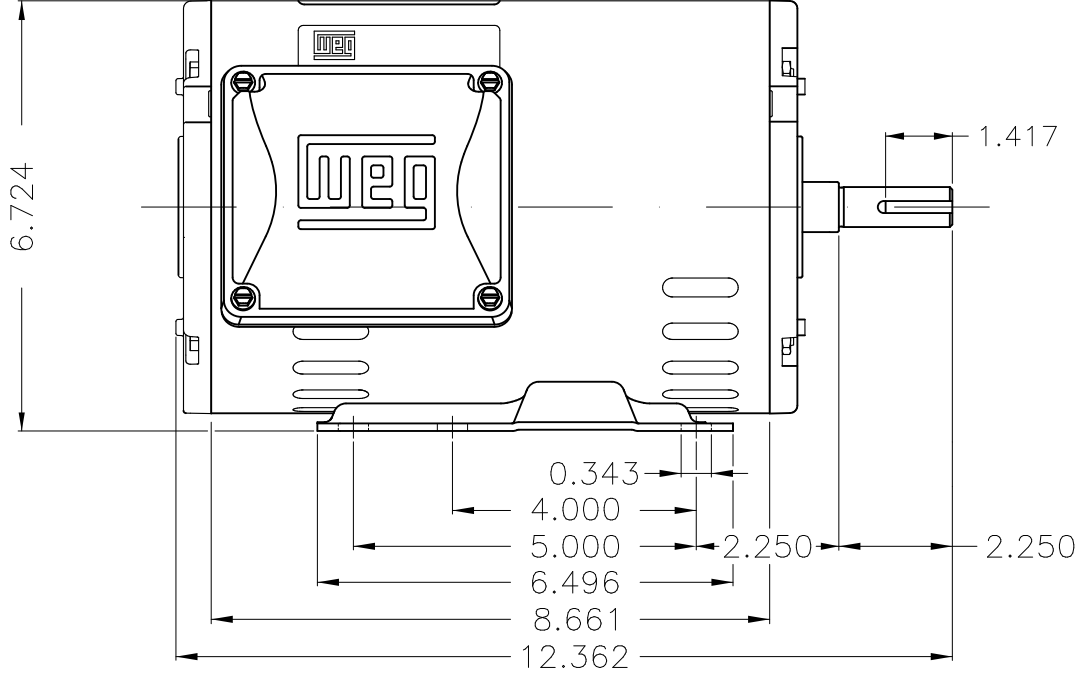

Dimensões em polegada
Dimensions in inches

THIS IS AN UPDATED REVISION, THE
PREVIOUS ONE MUST BE DISREGARDED.

Color Munsell N 1 matte black
Painting plan 207N
Mounting F-1/B3R(D)

ECM	LOC	SUMMARY OF MODIFICATIONS	EXECUTED	CHECKED	RELEASED	DATE	VER
EXECUTED	USERADMIN	THREE PHASE ODP ROLLED STEEL NEMA PREM.					
CHECKED		FRAME 143/5T ODP					
RELEASED		WEG code: 12674793					
REL DT	24.07.2017	WMO Jaragua do Sul	Product Engineering	SHEET	1 / 1		

1.5 HP 04 Poles 60Hz