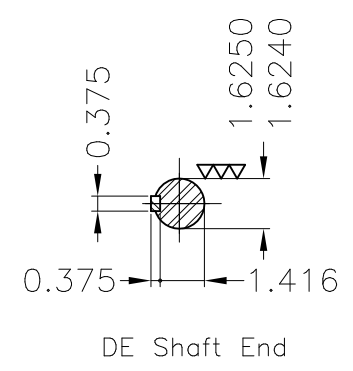

Dimensões em polegada
Dimensions in inches

THIS IS AN UPDATED REVISION, THE
PREVIOUS ONE MUST BE DISREGARDED.

Grounding for leads 5.2–25 mm² / 10–4 AWG

Color RAL 5009
Painting plan 202E
Mounting B3R(D)

ECM	LOC	SUMMARY OF MODIFICATIONS			EXECUTED	CHECKED	RELEASED	DATE	VER
EXECUTED	USERADMIN	 THREE PH W22 MOTOR COOLING TOWER HIGH EF FRAME 254/6T IP55 TEFC WEG code: 12173195							
CHECKED									
RELEASED									
REL DT	24.07.2017	WMO	Jaragua do Sul	Product Engineering	SHEET	1 / 1			

5.0/20 HP 08/04 Poles 60Hz