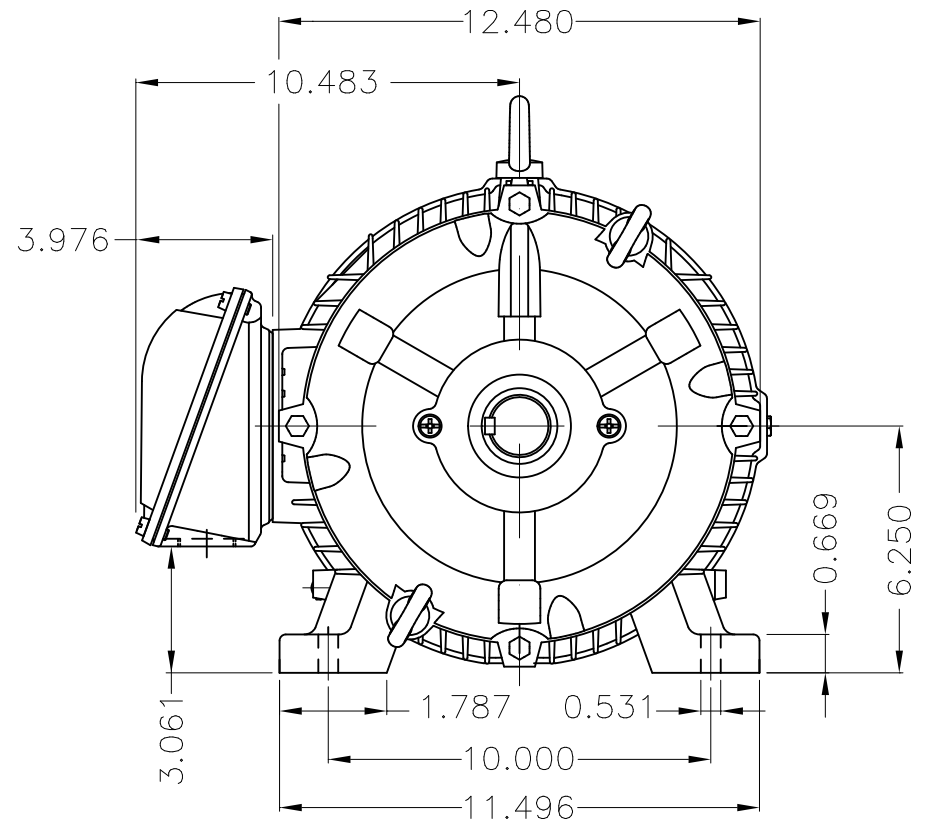

Dimensões em polegada
Dimensions in inches

THIS IS AN UPDATED REVISION, THE
PREVIOUS ONE MUST BE DISREGARDED.

Grounding for leads 5.2–25 mm² / 10–4 AWG

Color RAL 5009
Painting plan 202E
Mounting B3R(D)

ECM	LOC	SUMMARY OF MODIFICATIONS			EXECUTED	CHECKED	RELEASED	DATE	VER
EXECUTED	USERADMIN	 THREE PH W22 MOTOR COOLING TOWER HIGH EF FRAME 254/6T IP55 TEFC WEG code: 12173195							
CHECKED									
RELEASED									
REL DT	24.07.2017	WMO	Jaragua do Sul	Product Engineering	SHEET	1 / 1			

5.0/20 HP 08/04 Poles 60Hz