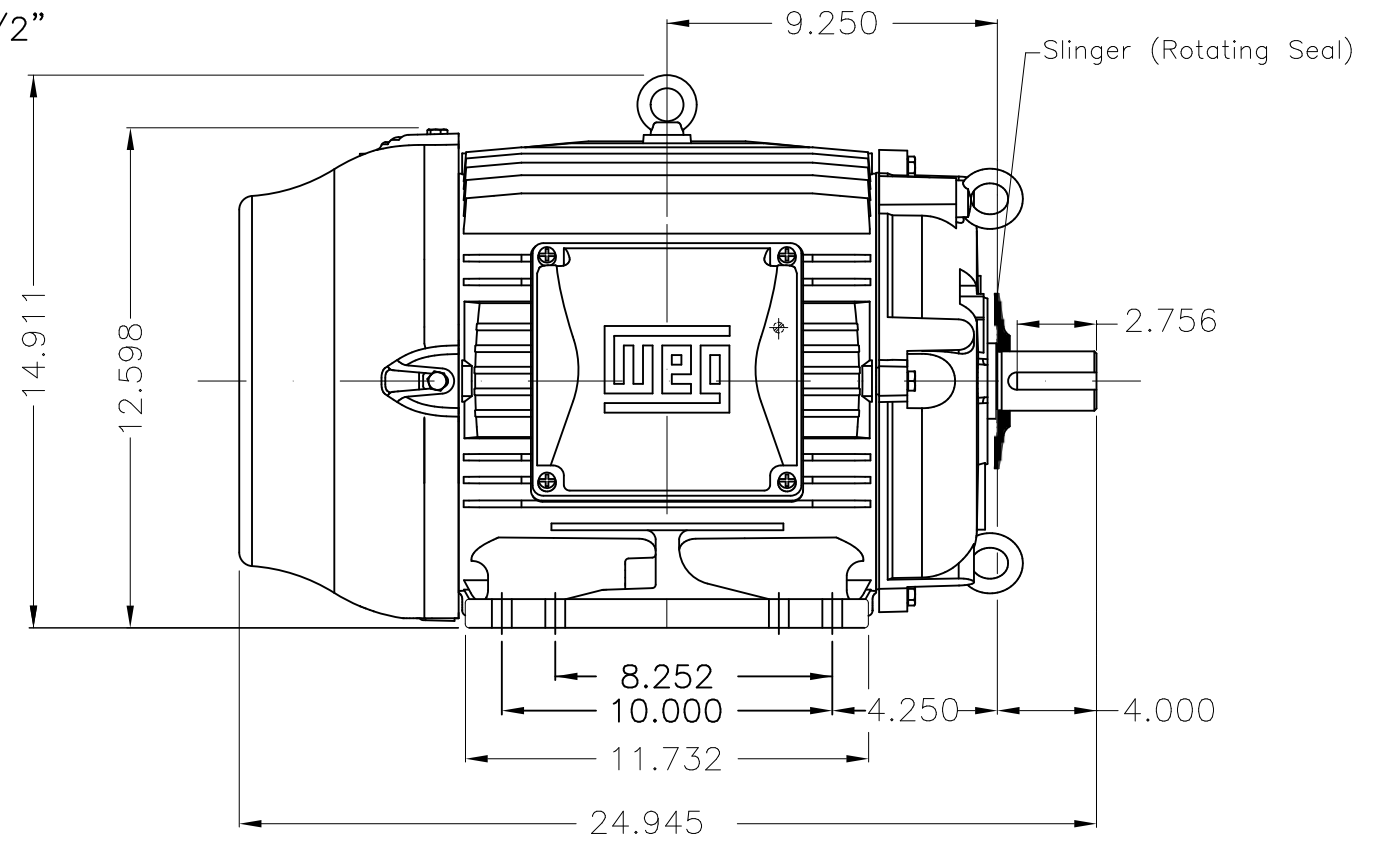

Dimensões em polegada
Dimensions in inches

THIS IS AN UPDATED REVISION, THE
PREVIOUS ONE MUST BE DISREGARDED.

Grounding for leads 5.2–25 mm² / 10–4 AWG

Color RAL 5009
Painting plan 202E
Mounting B3R(D)

ECM	LOC	SUMMARY OF MODIFICATIONS			EXECUTED	CHECKED	RELEASED	DATE	VER
EXECUTED	USERADMIN	 THREE PH W22 MOTOR COOLING TOWER HIGH EF FRAME 254/6T IP55 TEFC WEG code: 12173195							
CHECKED									
RELEASED									
REL DT	24.07.2017	WMO	Jaragua do Sul	Product Engineering	SHEET	1 / 1			

5.0/20 HP 08/04 Poles 60Hz