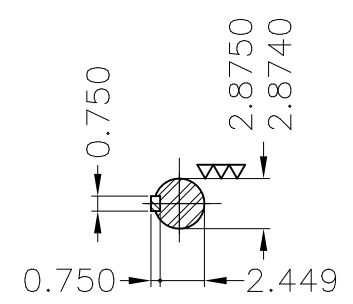

Dimensões em polegada  
Dimensions in inches

THIS IS AN UPDATED REVISION, THE  
PREVIOUS ONE MUST BE DISREGARDED.

Grounding for leads 25-50 mm<sup>2</sup> / 3-1 AWG

Main terminal box

Center hole  
DUNC 3/4"-10 WEG TBG12

Grounding for leads 25-50 mm<sup>2</sup> / 3-1 AWG

DE Shaft End

- DE roller bearing
- Shaft locking device
- Color RAL 5009
- Painting plan 202E
- Mounting B3R(D)

ECM	LOC	SUMMARY OF MODIFICATIONS		EXECUTED	CHECKED	RELEASED	DATE	VER
EXECUTED	USERADMIN		THREE PH. W22 NEMA P.EFF MOTOR IEEEE841					
CHECKED			FRAME 404/5T IP55 TEFC					
RELEASED			WEG code: 11709501					
REL DT	24.07.2017	WMO	Jaragua do Sul	Product Engineering	SHEET	1 / 1		