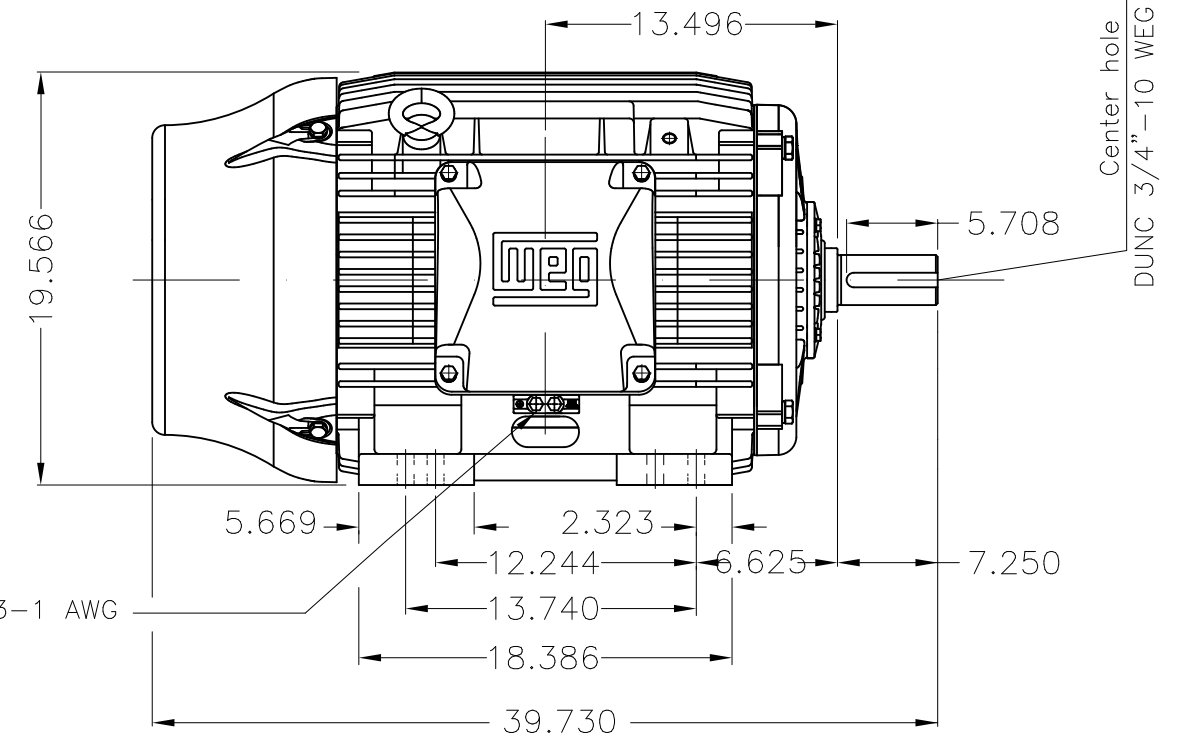

Dimensões em polegada  
Dimensions in inches

THIS IS AN UPDATED REVISION, THE  
PREVIOUS ONE MUST BE DISREGARDED.

Grounding for leads 25-50 mm<sup>2</sup> / 3-1 AWG

Main terminal box

Center hole  
DUNC 3/4"-10 WEG TBG12

Grounding for leads 25-50 mm<sup>2</sup> / 3-1 AWG

DE Shaft End

- DE roller bearing
- Shaft locking device
- Color RAL 5009
- Painting plan 202E
- Mounting B3R(D)

ECM	LOC	SUMMARY OF MODIFICATIONS		EXECUTED	CHECKED	RELEASED	DATE	VER
EXECUTED	USERADMIN		THREE PH. W22 NEMA P.EFF MOTOR IEEEE841					
CHECKED			FRAME 404/5T IP55 TEFC					
RELEASED			WEG code: 11709501					
REL DT	24.07.2017	WMO	Jaragua do Sul	Product Engineering	SHEET	1 / 1		

75 HP    06 Poles    60Hz

A