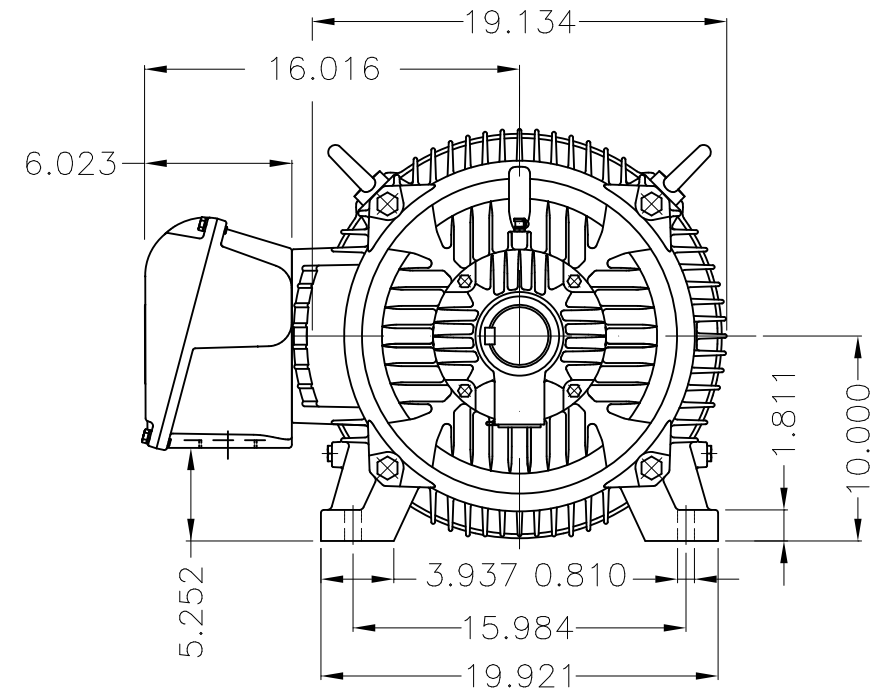

Dimensões em polegada  
Dimensions in inches

THIS IS AN UPDATED REVISION, THE  
PREVIOUS ONE MUST BE DISREGARDED.

Grounding for leads 25-50 mm<sup>2</sup> / 3-1 AWG

Main terminal box

Center hole  
DUNC 3/4"-10 WEG TBG12

Grounding for leads 25-50 mm<sup>2</sup> / 3-1 AWG

DE Shaft End

- DE roller bearing
- Shaft locking device
- Color RAL 5009
- Painting plan 202E
- Mounting B3R(D)

ECM	LOC	SUMMARY OF MODIFICATIONS		EXECUTED	CHECKED	RELEASED	DATE	VER
EXECUTED	USERADMIN		THREE PH. W22 NEMA P.EFF MOTOR IEEEE841					
CHECKED			FRAME 404/5T IP55 TEFC					
RELEASED			WEG code: 11709501					
REL DT	24.07.2017	WMO	Jaragua do Sul	Product Engineering	SHEET	1 / 1		

75 HP    06 Poles    60Hz

A