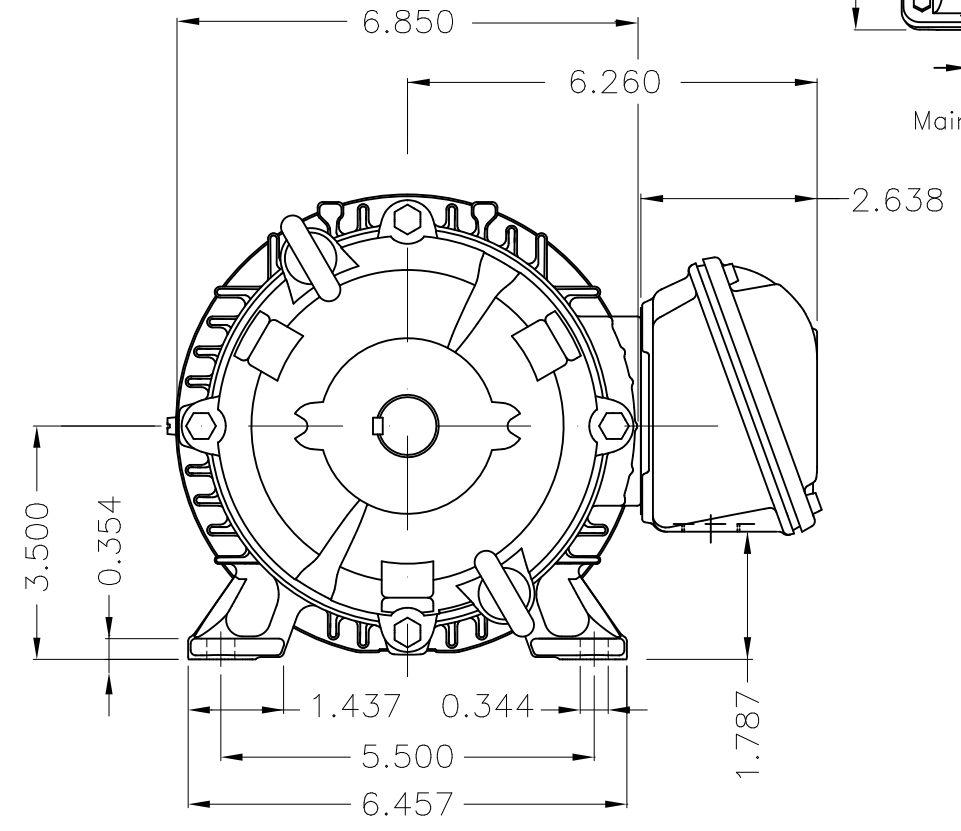

Dimensões em polegada
Dimensions in inches

THIS IS AN UPDATED REVISION, THE
PREVIOUS ONE MUST BE DISREGARDED.

Grounding for leads 0.5–6 mm² / 20–10 AWG

Without fan
Without fan cover
Color RAL 5009
Painting plan 202E
Mounting B3L(E)

ECM	LOC	SUMMARY OF MODIFICATIONS			EXECUTED	CHECKED	RELEASED	DATE	VER
EXECUTED	USERADMIN		THREE PH W22 MOTOR COOLING TOWER NEMA EF						
CHECKED			FRAME 143T IP55 TEAO						
RELEASED			WEG code: 12126083						
REL DT	24.07.2017	WMO	Jaragua do Sul	Product Engineering	SHEET	1 / 1			

1 HP 04 Poles 60Hz

A