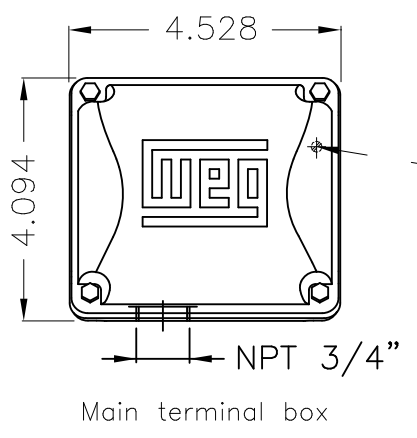

Dimensões em polegada
Dimensions in inches

THIS IS AN UPDATED REVISION, THE
PREVIOUS ONE MUST BE DISREGARDED.

Grounding for leads 0.5–6 mm² / 20–10 AWG

Without fan
Without fan cover
Color RAL 5009
Painting plan 202E
Mounting B3L(E)

ECM	LOC	SUMMARY OF MODIFICATIONS			EXECUTED	CHECKED	RELEASED	DATE	VER
EXECUTED	USERADMIN		THREE PH W22 MOTOR COOLING TOWER NEMA EF						
CHECKED			FRAME 143T IP55 TEAO						
RELEASED			WEG code: 12126083						
REL DT	24.07.2017	WMO	Jaragua do Sul	Product Engineering	SHEET	1 / 1			