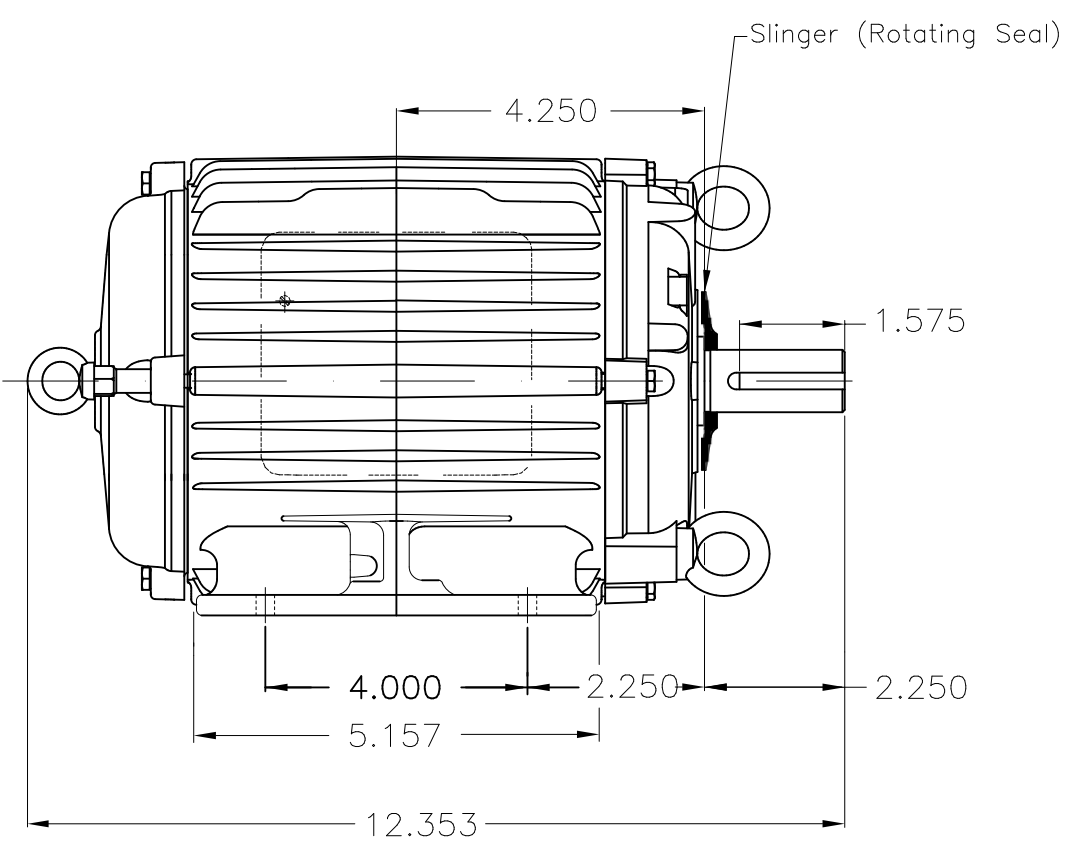

Dimensões em polegada
Dimensions in inches

THIS IS AN UPDATED REVISION, THE
PREVIOUS ONE MUST BE DISREGARDED.

Grounding for leads 0.5–6 mm² / 20–10 AWG

Without fan
Without fan cover
Color RAL 5009
Painting plan 202E
Mounting B3L(E)

ECM	LOC	SUMMARY OF MODIFICATIONS			EXECUTED	CHECKED	RELEASED	DATE	VER
EXECUTED	USERADMIN		THREE PH W22 MOTOR COOLING TOWER NEMA EF						
CHECKED			FRAME 143T IP55 TEAO						
RELEASED			WEG code: 12126083						
REL DT	24.07.2017	WMO	Jaragua do Sul	Product Engineering	SHEET	1 / 1			