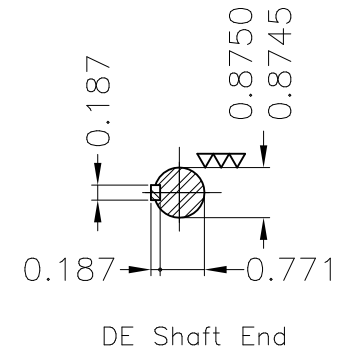

Dimensões em polegada
Dimensions in inches

THIS IS AN UPDATED REVISION, THE
PREVIOUS ONE MUST BE DISREGARDED.

Grounding for leads 0.5–6 mm² / 20–10 AWG

Without fan
Without fan cover
Color RAL 5009
Painting plan 202E
Mounting B3L(E)

ECM	LOC	SUMMARY OF MODIFICATIONS			EXECUTED	CHECKED	RELEASED	DATE	VER
EXECUTED	USERADMIN		THREE PH W22 MOTOR COOLING TOWER NEMA EF						
CHECKED			FRAME 143T IP55 TEAO						
RELEASED			WEG code: 12126083						
REL DT	24.07.2017	WMO	Jaragua do Sul	Product Engineering	SHEET	1 / 1			

1 HP 04 Poles 60Hz

A