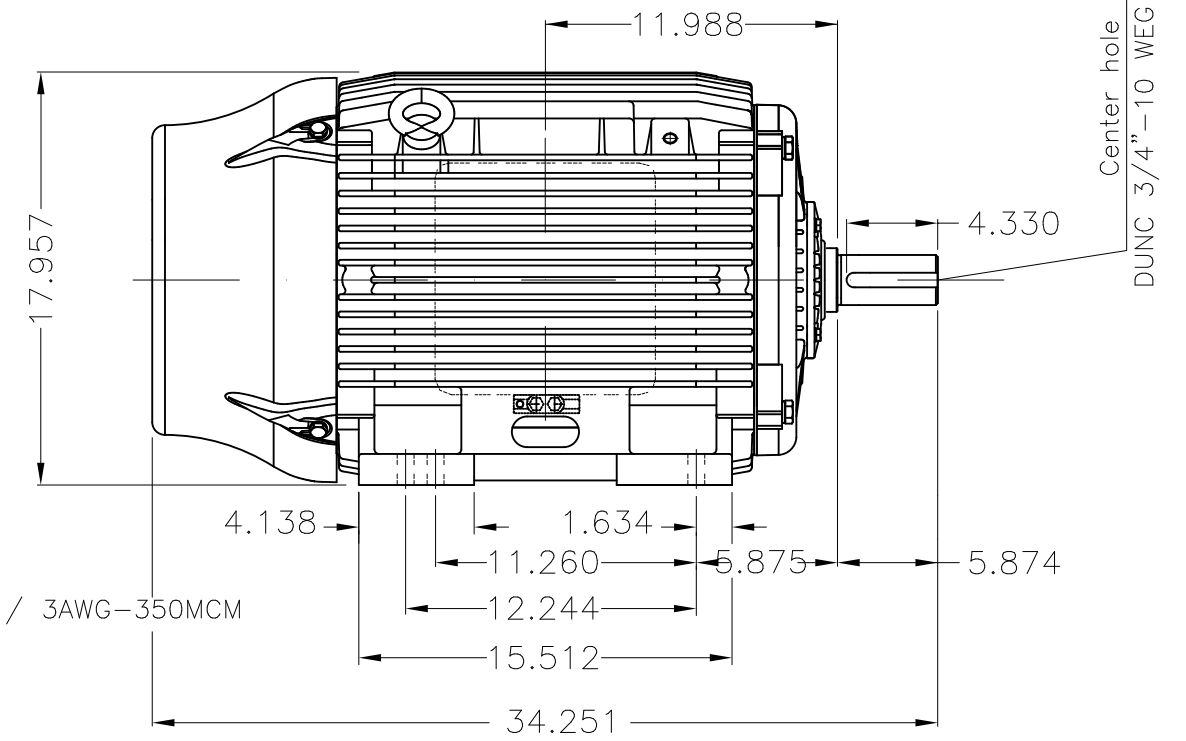

Dimensões em polegada
Dimensions in inches

THIS IS AN UPDATED REVISION, THE
PREVIOUS ONE MUST BE DISREGARDED.

Grounding for leads 25-50 mm² / 3-1 AWG

Main terminal box

Grounding for leads 25-185 mm² / 3AWG-350MCM

Center hole
DUNC 3/4"-10 WEG TBG12

DE Shaft End

Aluminum fan
Color RAL 9010
Painting plan 203A
Mounting B3L(E)

ECM	LOC	SUMMARY OF MODIFICATIONS			EXECUTED	CHECKED	RELEASED	DATE	VER
EXECUTED	USERADMIN		THREE PHASE W22 MOTOR CATEGORIA D						
CHECKED			FRAME 364/5T IP55 TEFC						
RELEASED			WEG code: 12781476						
REL DT	24.07.2017	WMO	Jaragua do Sul	Product Engineering	SHEET	1 / 1			

40 HP 06 Poles 60Hz

A