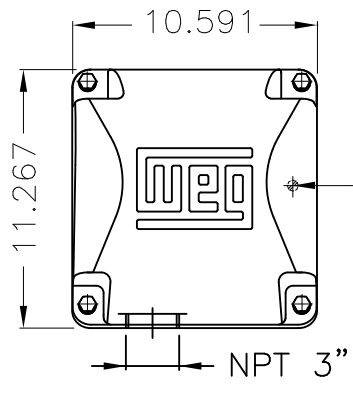

Dimensões em polegada
Dimensions in inches

THIS IS AN UPDATED REVISION, THE
PREVIOUS ONE MUST BE DISREGARDED.

Grounding for leads 25-50 mm² / 3-1 AWG

Main terminal box

Grounding for leads 25-185 mm² / 3AWG-350MCM

Center hole
DUNC 3/4"-10 WEG TBG12

DE Shaft End

Aluminum fan
Color RAL 9010
Painting plan 203A
Mounting B3L(E)

ECM	LOC	SUMMARY OF MODIFICATIONS			EXECUTED	CHECKED	RELEASED	DATE	VER
EXECUTED	USERADMIN		THREE PHASE W22 MOTOR CATEGORIA D						
CHECKED			FRAME 364/5T IP55 TEFC						
RELEASED			WEG code: 12781476						
REL DT	24.07.2017	WMO	Jaragua do Sul	Product Engineering	SHEET	1 / 1			