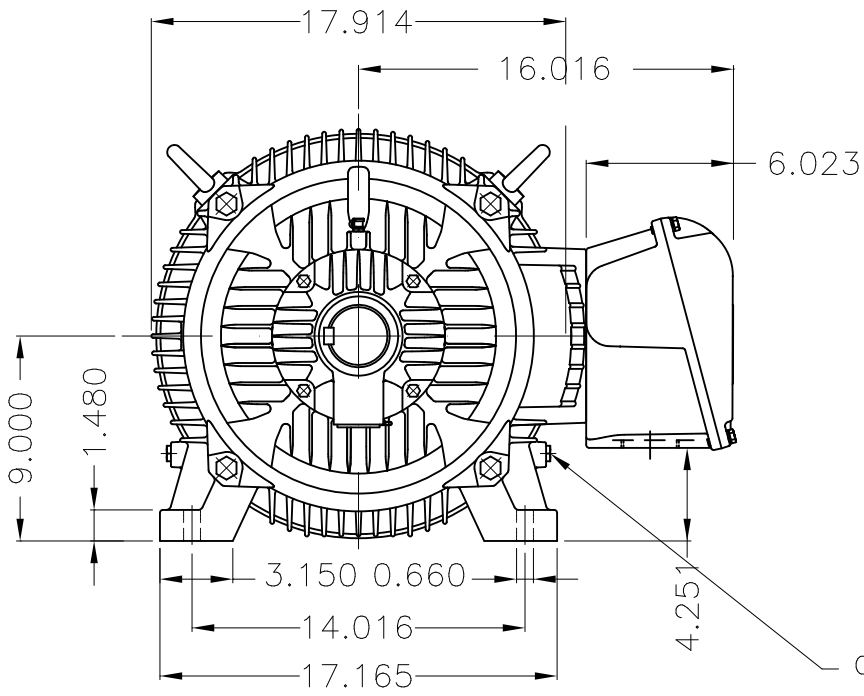

Dimensões em polegada
Dimensions in inches

THIS IS AN UPDATED REVISION, THE
PREVIOUS ONE MUST BE DISREGARDED.

Grounding for leads 25-50 mm² / 3-1 AWG

Main terminal box

Grounding for leads 25-185 mm² / 3AWG-350MCM

Center hole
DUNC 3/4"-10 WEG TBG12

DE Shaft End

Aluminum fan
Color RAL 9010
Painting plan 203A
Mounting B3L(E)

ECM	LOC	SUMMARY OF MODIFICATIONS			EXECUTED	CHECKED	RELEASED	DATE	VER
EXECUTED	USERADMIN		THREE PHASE W22 MOTOR CATEGORIA D						
CHECKED			FRAME 364/5T IP55 TEFC						
RELEASED			WEG code: 12781476						
REL DT	24.07.2017	WMO	Jaragua do Sul	Product Engineering	SHEET	1 / 1			

40 HP 06 Poles 60Hz

A