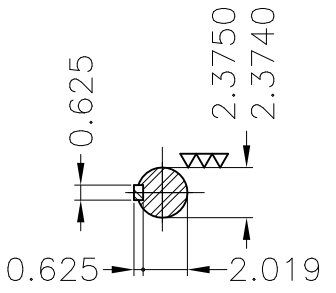

Dimensões em polegada
Dimensions in inches

THIS IS AN UPDATED REVISION, THE
PREVIOUS ONE MUST BE DISREGARDED.

Grounding for leads 25-50 mm² / 3-1 AWG

Main terminal box

Grounding for leads 25-185 mm² / 3AWG-350MCM

Center hole
DUNC 3/4"-10 WEG TBG12

DE Shaft End

Aluminum fan
Color RAL 9010
Painting plan 203A
Mounting B3L(E)

ECM	LOC	SUMMARY OF MODIFICATIONS			EXECUTED	CHECKED	RELEASED	DATE	VER
EXECUTED	USERADMIN		THREE PHASE W22 MOTOR CATEGORIA D						
CHECKED			FRAME 364/5T IP55 TEFC						
RELEASED			WEG code: 12781476						
REL DT	24.07.2017	WMO	Jaragua do Sul	Product Engineering	SHEET	1 / 1			