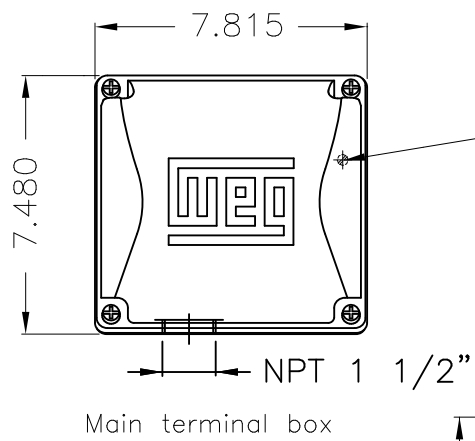

Dimensões em polegada
Dimensions in inches

THIS IS AN UPDATED REVISION, THE
PREVIOUS ONE MUST BE DISREGARDED.

Without fan cover
Without fan
Color RAL 5009
Painting plan 202E
Mounting B3R(D)

ECM	LOC	SUMMARY OF MODIFICATIONS			EXECUTED	CHECKED	RELEASED	DATE	VER
EXECUTED	USERADMIN	 THREE PH W22 MOTOR COOLING TOWER NEMA EF FRAME 254T IP55 TEAO WEG code: 12127833							
CHECKED									
RELEASED									
REL DT	24.07.2017	WMO	Jaragua do Sul	Product Engineering	SHEET	1 / 1			