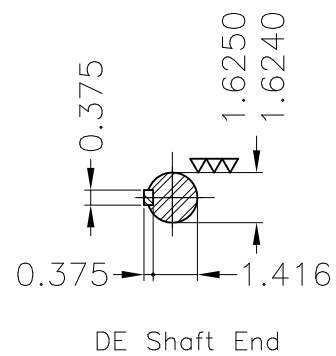

Dimensões em polegada
Dimensions in inches

THIS IS AN UPDATED REVISION, THE
PREVIOUS ONE MUST BE DISREGARDED.

Without fan cover
Without fan
Color RAL 5009
Painting plan 202E
Mounting B3R(D)

ECM	LOC	SUMMARY OF MODIFICATIONS			EXECUTED	CHECKED	RELEASED	DATE	VER
EXECUTED	USERADMIN	 THREE PH W22 MOTOR COOLING TOWER NEMA EF FRAME 254T IP55 TEAO WEG code: 12127833							
CHECKED									
RELEASED									
REL DT	24.07.2017	WMO	Jaragua do Sul	Product Engineering	SHEET	1 / 1			

7.5 HP 06 Poles 60Hz

A

ZME A3