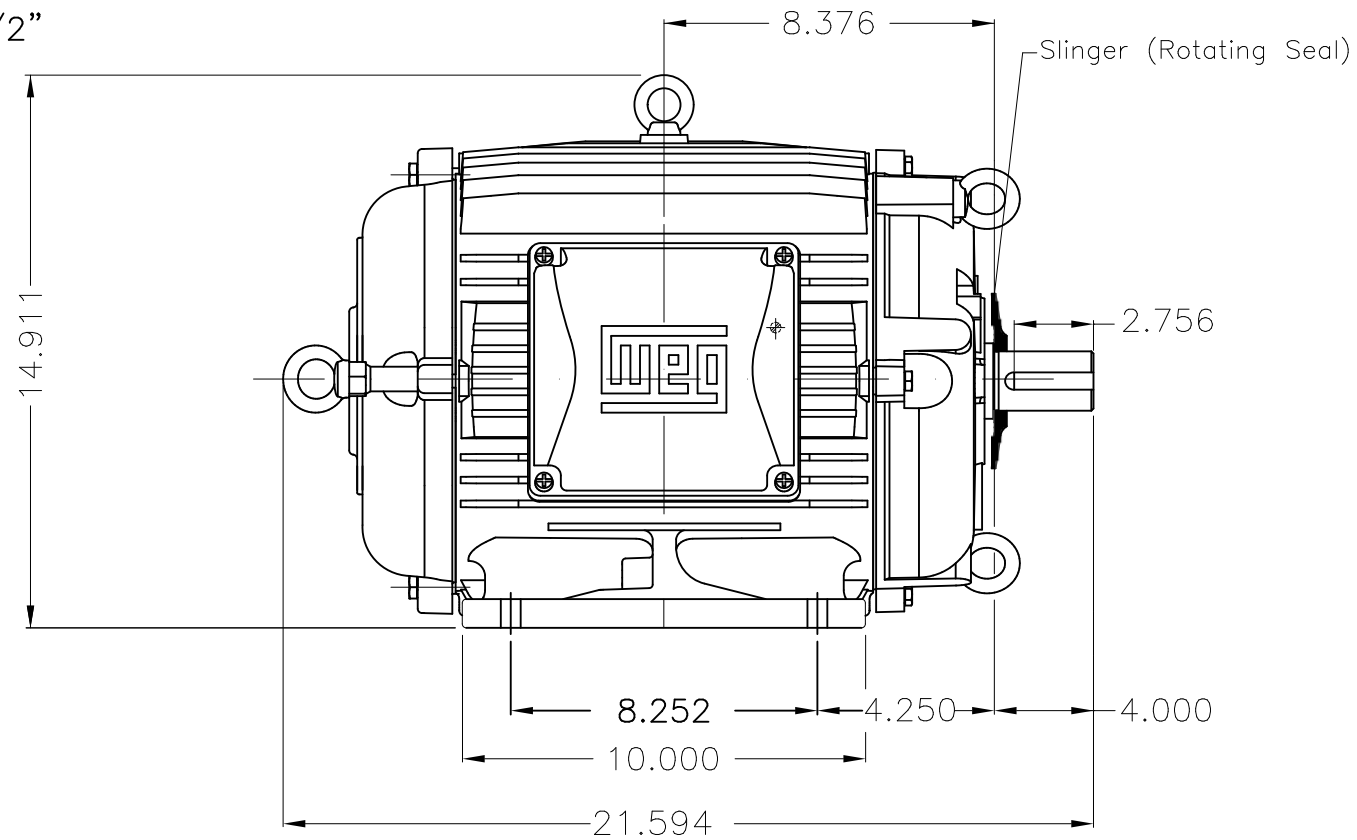

Dimensões em polegada
Dimensions in inches

THIS IS AN UPDATED REVISION, THE
PREVIOUS ONE MUST BE DISREGARDED.

Without fan cover
Without fan
Color RAL 5009
Painting plan 202E
Mounting B3R(D)

ECM	LOC	SUMMARY OF MODIFICATIONS			EXECUTED	CHECKED	RELEASED	DATE	VER
EXECUTED	USERADMIN	 THREE PH W22 MOTOR COOLING TOWER NEMA EF FRAME 254T IP55 TEAO WEG code: 12127833							
CHECKED									
RELEASED									
REL DT	24.07.2017	WMO	Jaragua do Sul	Product Engineering	SHEET	1 / 1			

7.5 HP 06 Poles 60Hz

A

ZME A3