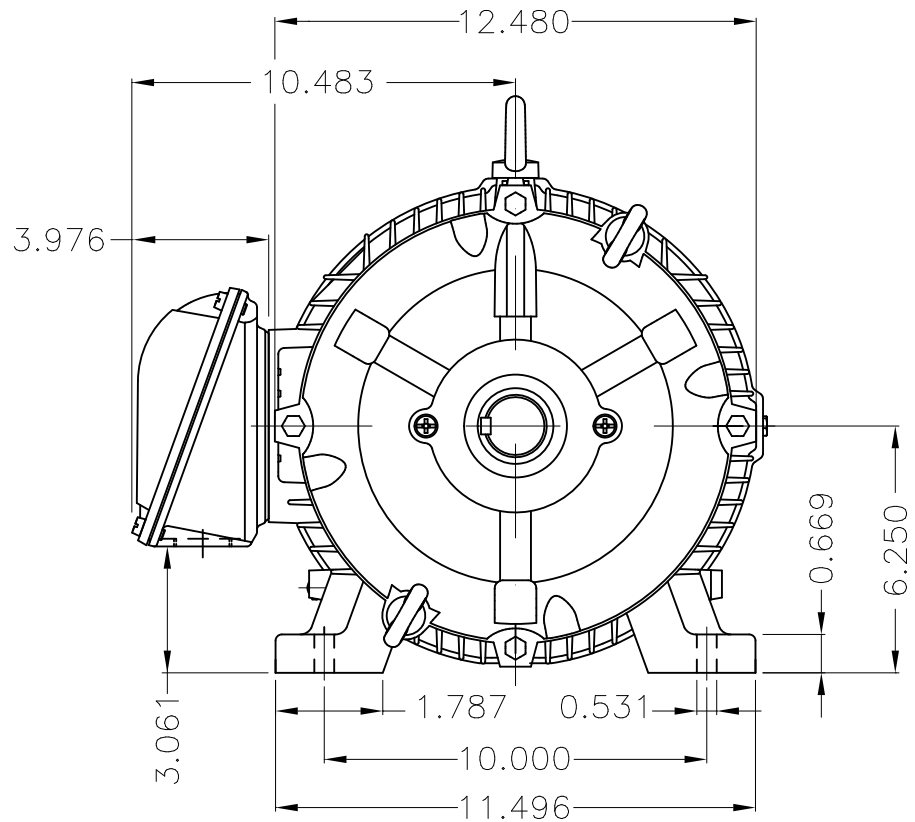

Dimensões em polegada
Dimensions in inches

THIS IS AN UPDATED REVISION, THE
PREVIOUS ONE MUST BE DISREGARDED.

Without fan cover
Without fan
Color RAL 5009
Painting plan 202E
Mounting B3R(D)

ECM	LOC	SUMMARY OF MODIFICATIONS			EXECUTED	CHECKED	RELEASED	DATE	VER
EXECUTED	USERADMIN	 THREE PH W22 MOTOR COOLING TOWER NEMA EF FRAME 254T IP55 TEAO WEG code: 12127833							
CHECKED									
RELEASED									
REL DT	24.07.2017	WMO	Jaragua do Sul	Product Engineering	SHEET	1 / 1			

7.5 HP 06 Poles 60Hz

A

ZME A3