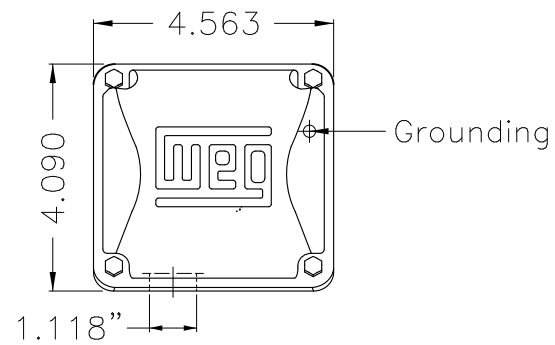

Dimensões em polegada  
Dimensions in inches

THIS IS AN UPDATED REVISION, THE  
PREVIOUS ONE MUST BE DISREGARDED.

Color Munsell N 1 matte black  
Painting plan 207N  
Mounting F-1/B3R(D)

ECM	LOC	SUMMARY OF MODIFICATIONS	EXECUTED	CHECKED	RELEASED	DATE	VER
EXECUTED	USERADMIN	THREE PHASE ODP ROLLED STEEL NEMA PREM.					
CHECKED		FRAME 182/4T ODP					
RELEASED		WEG code: 12674774					
REL DT	24.07.2017	WMO Jaragua do Sul	Product Engineering	SHEET	1 / 1		