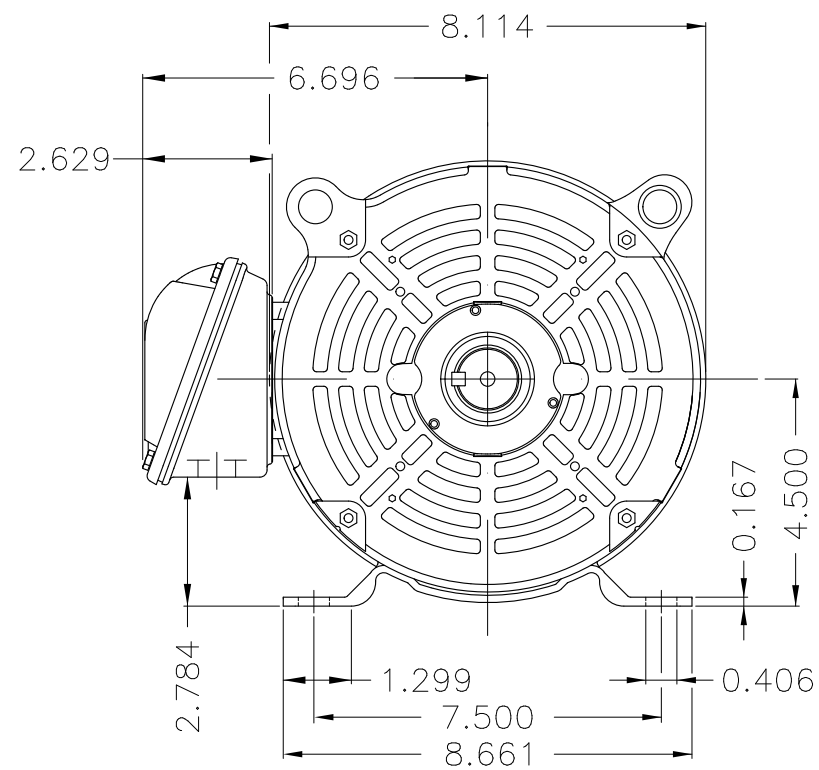

Dimensões em polegada  
Dimensions in inches

THIS IS AN UPDATED REVISION, THE  
PREVIOUS ONE MUST BE DISREGARDED.

Color Munsell N 1 matte black  
Painting plan 207N  
Mounting F-1/B3R(D)

ECM	LOC	SUMMARY OF MODIFICATIONS	EXECUTED	CHECKED	RELEASED	DATE	VER
EXECUTED	USERADMIN	THREE PHASE ODP ROLLED STEEL NEMA PREM.					
CHECKED		FRAME 182/4T ODP					
RELEASED		WEG code: 12674774					
REL DT	24.07.2017	WMO Jaragua do Sul	Product Engineering	SHEET	1 / 1		

5 HP 02 Poles 60Hz

A