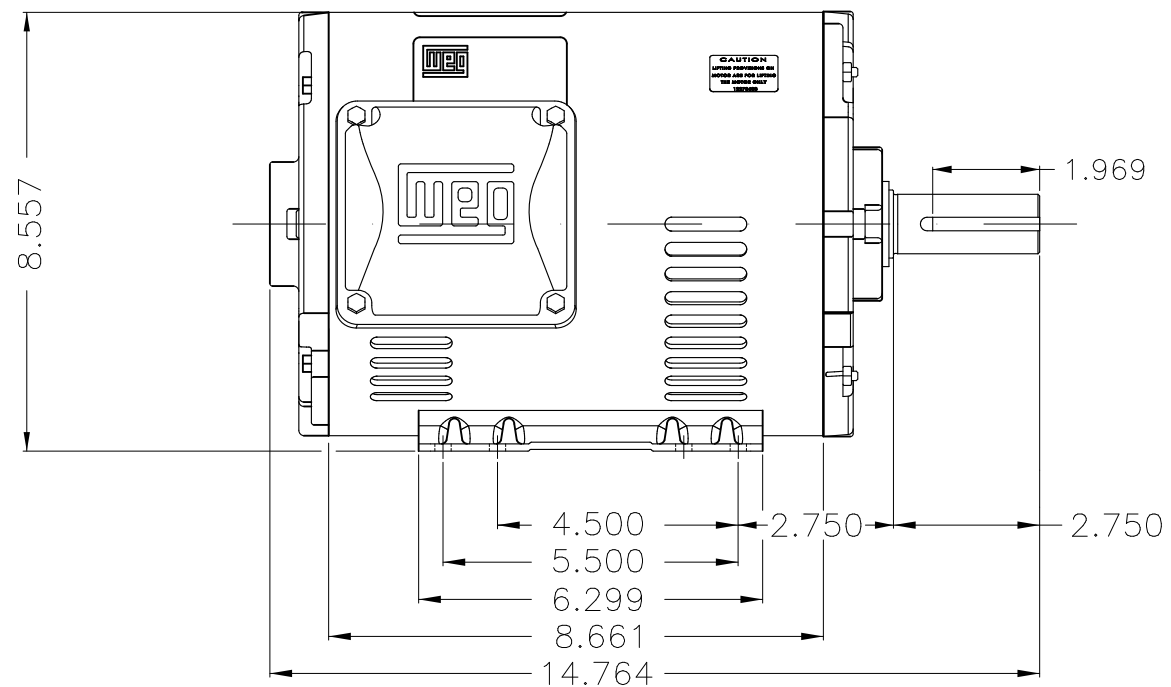

Dimensões em polegada  
Dimensions in inches

THIS IS AN UPDATED REVISION, THE  
PREVIOUS ONE MUST BE DISREGARDED.

Color Munsell N 1 matte black  
Painting plan 207N  
Mounting F-1/B3R(D)

ECM	LOC	SUMMARY OF MODIFICATIONS	EXECUTED	CHECKED	RELEASED	DATE	VER
EXECUTED	USERADMIN	THREE PHASE ODP ROLLED STEEL NEMA PREM.					
CHECKED		FRAME 182/4T ODP					
RELEASED		WEG code: 12674774					
REL DT	24.07.2017	WMO Jaragua do Sul	Product Engineering	SHEET	1 / 1		

5 HP 02 Poles 60Hz

A