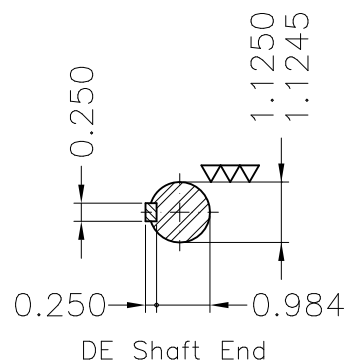

Dimensões em polegada  
Dimensions in inches

THIS IS AN UPDATED REVISION, THE  
PREVIOUS ONE MUST BE DISREGARDED.

Color Munsell N 1 matte black  
Painting plan 207N  
Mounting F-1/B3R(D)

ECM	LOC	SUMMARY OF MODIFICATIONS	EXECUTED	CHECKED	RELEASED	DATE	VER
EXECUTED	USERADMIN	THREE PHASE ODP ROLLED STEEL NEMA PREM.					
CHECKED		FRAME 182/4T ODP					
RELEASED		WEG code: 12674774					
REL DT	24.07.2017	WMO Jaragua do Sul	Product Engineering	SHEET	1 / 1		

5 HP 02 Poles 60Hz

A