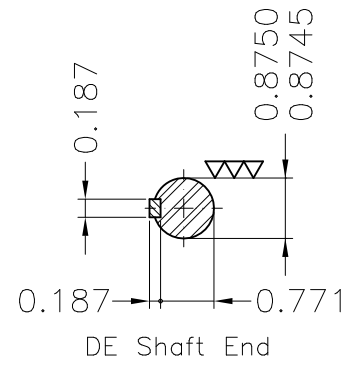

Dimensões em polegada  
Dimensions in inches

THIS IS AN UPDATED REVISION, THE  
PREVIOUS ONE MUST BE DISREGARDED.

Color Munsell N 1 matte black  
Painting plan 207N  
Mounting F-1/B34R(D)

ECM	LOC	SUMMARY OF MODIFICATIONS	EXECUTED	CHECKED	RELEASED	DATE	VER
EXECUTED	USERADMIN	THREE PHASE ODP ROLLED STEEL NEMA PREM.					
CHECKED		FRAME 143/5TC ODP					
RELEASED		WEG code: 12628889					
REL DT	24.07.2017	WMO Jaragua do Sul	Product Engineering	SHEET	1 / 1		

1 HP 04 Poles 60Hz

A