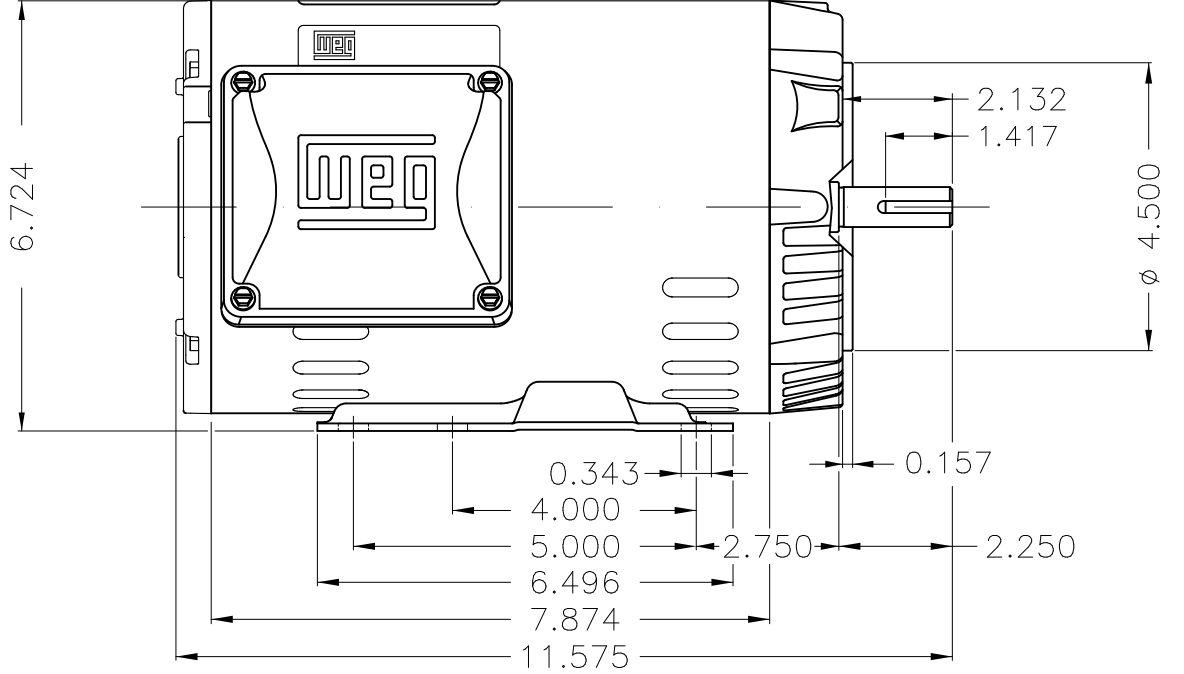

Dimensões em polegada  
Dimensions in inches

THIS IS AN UPDATED REVISION, THE  
PREVIOUS ONE MUST BE DISREGARDED.

Color Munsell N 1 matte black  
Painting plan 207N  
Mounting F-1/B34R(D)

ECM	LOC	SUMMARY OF MODIFICATIONS	EXECUTED	CHECKED	RELEASED	DATE	VER
EXECUTED	USERADMIN	THREE PHASE ODP ROLLED STEEL NEMA PREM.					
CHECKED		FRAME 143/5TC ODP					
RELEASED		WEG code: 12628889					
REL DT	24.07.2017	WMO Jaragua do Sul	Product Engineering	SHEET	1 / 1		

1 HP 04 Poles 60Hz

A