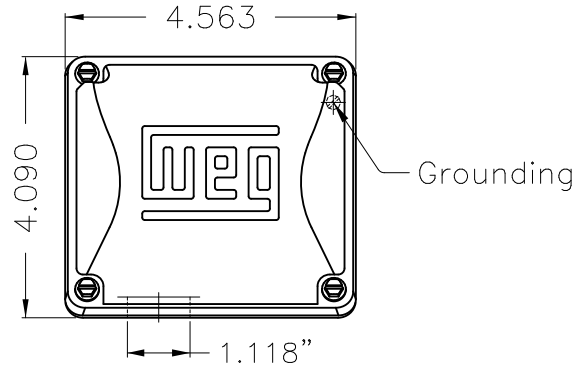

Dimensões em polegada  
Dimensions in inches

THIS IS AN UPDATED REVISION, THE  
PREVIOUS ONE MUST BE DISREGARDED.

Color Munsell N 1 matte black  
Painting plan 207N  
Mounting F-1/B34R(D)

ECM	LOC	SUMMARY OF MODIFICATIONS	EXECUTED	CHECKED	RELEASED	DATE	VER
EXECUTED	USERADMIN	THREE PHASE ODP ROLLED STEEL NEMA PREM.					
CHECKED		FRAME 143/5TC ODP					
RELEASED		WEG code: 12628889					
REL DT	24.07.2017	WMO Jaragua do Sul	Product Engineering	SHEET	1 / 1		

1 HP 04 Poles 60Hz

A