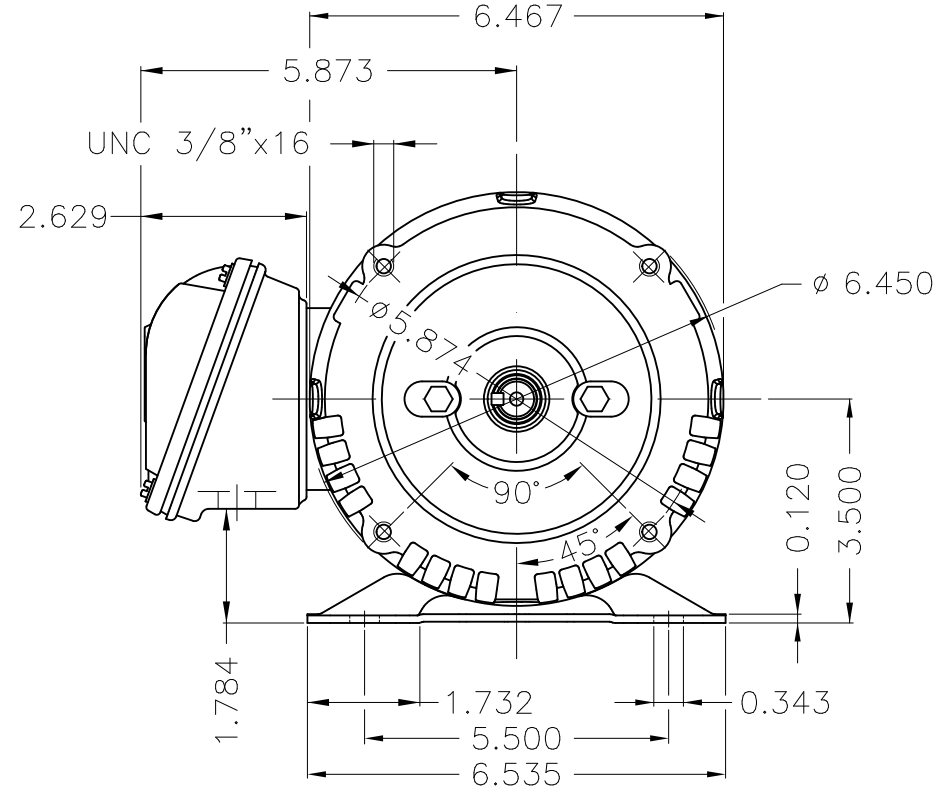

Dimensões em polegada  
Dimensions in inches

THIS IS AN UPDATED REVISION, THE  
PREVIOUS ONE MUST BE DISREGARDED.

Color Munsell N 1 matte black  
Painting plan 207N  
Mounting F-1/B34R(D)

ECM	LOC	SUMMARY OF MODIFICATIONS	EXECUTED	CHECKED	RELEASED	DATE	VER
EXECUTED	USERADMIN	THREE PHASE ODP ROLLED STEEL NEMA PREM.					
CHECKED		FRAME 143/5TC ODP					
RELEASED		WEG code: 12628889					
REL DT	24.07.2017	WMO Jaragua do Sul	Product Engineering	SHEET	1 / 1		

1 HP 04 Poles 60Hz

A