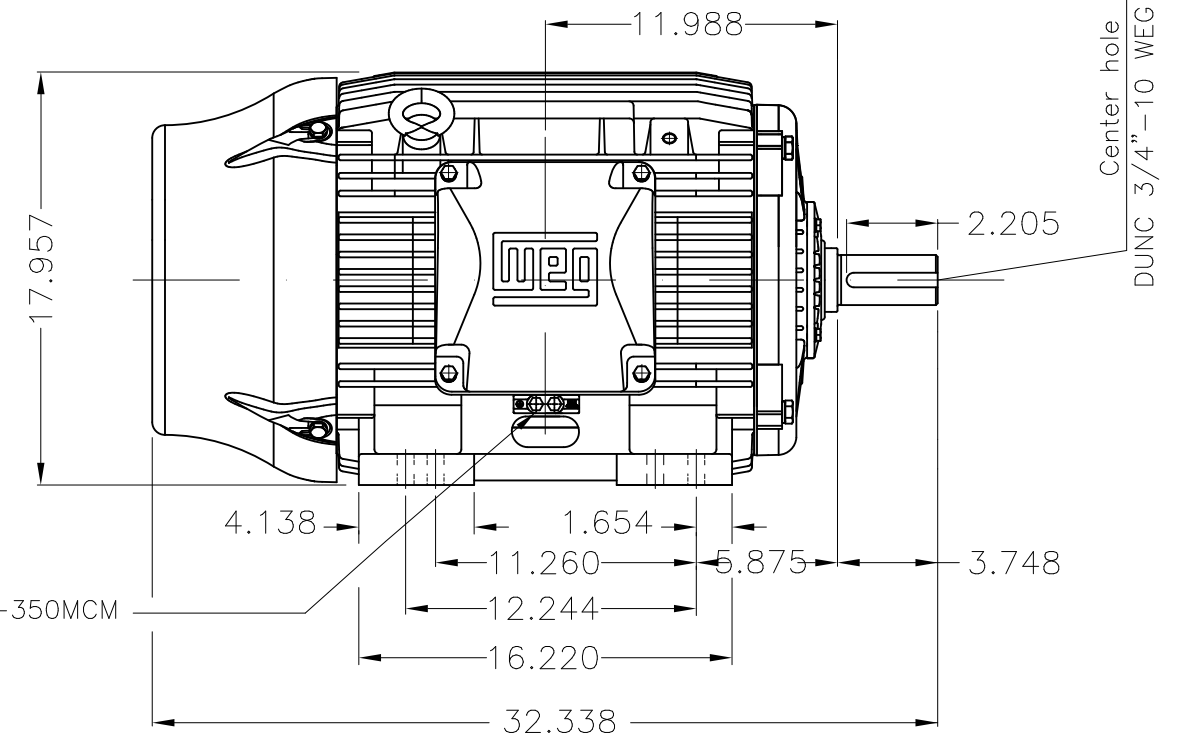

Dimensões em polegada  
Dimensions in inches

THIS IS AN UPDATED REVISION, THE  
PREVIOUS ONE MUST BE DISREGARDED.

Grounding for leads 25–50 mm<sup>2</sup> / 3–1 AWG

Main terminal box

Grounding for leads 25–185 mm<sup>2</sup> / 3AWG–350MCM

Center hole  
DUNC 3/4"–10 WEG TBG12

DE Shaft End

Color RAL 5009  
Painting plan 202E  
Mounting B3R(D)

ECM	LOC	SUMMARY OF MODIFICATIONS			EXECUTED	CHECKED	RELEASED	DATE	VER
EXECUTED	USERADMIN	 THREE PH. W22 NEMA P.EFF MOTOR IEEE841 FRAME 364/5TS IP55 TEFC WEG code: 11684307							
CHECKED									
RELEASED									
REL DT	24.07.2017	WMO	Jaragua do Sul	Product Engineering	SHEET	1 / 1			

60 HP 02 Poles 60Hz