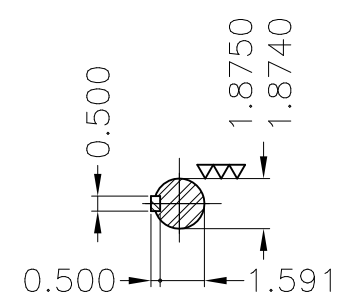

Dimensões em polegada  
Dimensions in inches

THIS IS AN UPDATED REVISION, THE  
PREVIOUS ONE MUST BE DISREGARDED.

Grounding for leads 25–50 mm<sup>2</sup> / 3–1 AWG

Main terminal box

Grounding for leads 25–185 mm<sup>2</sup> / 3AWG–350MCM

Center hole  
DUNC 3/4"–10 WEG TBG12

DE Shaft End

Color RAL 5009  
Painting plan 202E  
Mounting B3R(D)

ECM	LOC	SUMMARY OF MODIFICATIONS			EXECUTED	CHECKED	RELEASED	DATE	VER
EXECUTED	USERADMIN	 THREE PH. W22 NEMA P.EFF MOTOR IEEE841 FRAME 364/5TS IP55 TEFC WEG code: 11684307							
CHECKED									
RELEASED									
REL DT	24.07.2017	WMO	Jaragua do Sul	Product Engineering	SHEET	1 / 1			