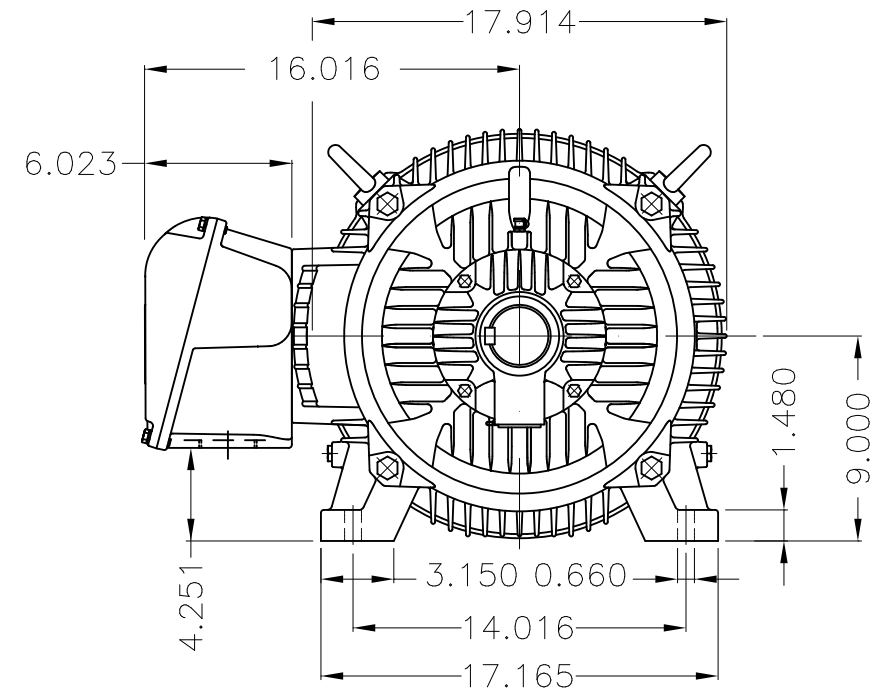

Dimensões em polegada  
Dimensions in inches

THIS IS AN UPDATED REVISION, THE  
PREVIOUS ONE MUST BE DISREGARDED.

Grounding for leads 25–50 mm<sup>2</sup> / 3–1 AWG

Main terminal box

Grounding for leads 25–185 mm<sup>2</sup> / 3AWG–350MCM

Center hole  
DUNC 3/4"–10 WEG TBG12

DE Shaft End

Color RAL 5009  
Painting plan 202E  
Mounting B3R(D)

ECM	LOC	SUMMARY OF MODIFICATIONS			EXECUTED	CHECKED	RELEASED	DATE	VER
EXECUTED	USERADMIN	 THREE PH. W22 NEMA P.EFF MOTOR IEEE841 FRAME 364/5TS IP55 TEFC WEG code: 11684307							
CHECKED									
RELEASED									
REL DT	24.07.2017	WMO	Jaragua do Sul	Product Engineering	SHEET	1 / 1			

60 HP 02 Poles 60Hz