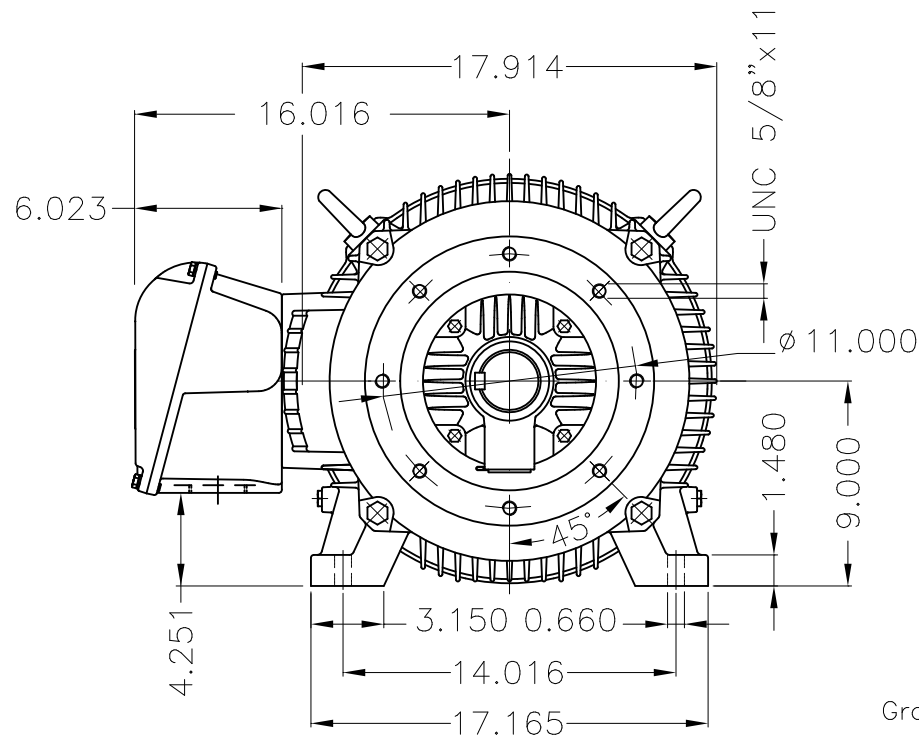

Dimensões em polegada
Dimensions in inches

THIS IS AN UPDATED REVISION, THE
PREVIOUS ONE MUST BE DISREGARDED.

Grounding for leads 25–50 mm² / 3–1 AWG

Main terminal box

Grounding for leads 25–185 mm² / 3AWG–350MCM

Center hole
EUNC 1/2"–13 WEG TBG253

EUNC 1/2"–13 WEG TBG253

Color RAL 5009
Painting plan 203A
Mounting B34R(D)

ECM	LOC	SUMMARY OF MODIFICATIONS			EXECUTED	CHECKED	RELEASED	DATE	VER
EXECUTED	USERADMIN		THREE PHASE MOTOR W22 NEMA PREMIUM EFF.						
CHECKED			FRAME 364/5JP IP55 TEFC						
RELEASED			WEG code: 12712312						
REL DT	24.07.2017	WMO	Jaragua do Sul	Product Engineering	SHEET	1 / 1			

75 HP 04 Poles 60Hz

A