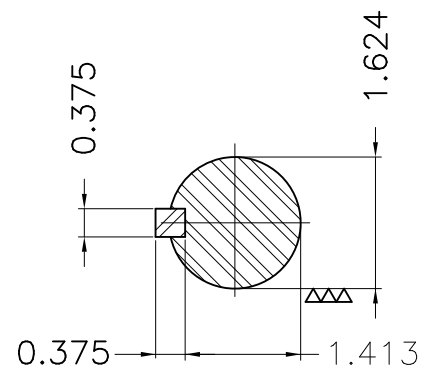

Dimensões em polegada
Dimensions in inches

THIS IS AN UPDATED REVISION, THE
PREVIOUS ONE MUST BE DISREGARDED.

Grounding for leads 25–50 mm² / 3–1 AWG

Main terminal box

Grounding for leads 25–185 mm² / 3AWG–350MCM

Center hole
EUNC 1/2"–13 WEG TBG253

EUNC 1/2"–13 WEG TBG253

Color RAL 5009
Painting plan 203A
Mounting B34R(D)

ECM	LOC	SUMMARY OF MODIFICATIONS			EXECUTED	CHECKED	RELEASED	DATE	VER
EXECUTED	USERADMIN		THREE PHASE MOTOR W22 NEMA PREMIUM EFF.						
CHECKED			FRAME 364/5JP IP55 TEFC						
RELEASED			WEG code: 12712312						
REL DT	24.07.2017	WMO	Jaragua do Sul	Product Engineering	SHEET	1 / 1			