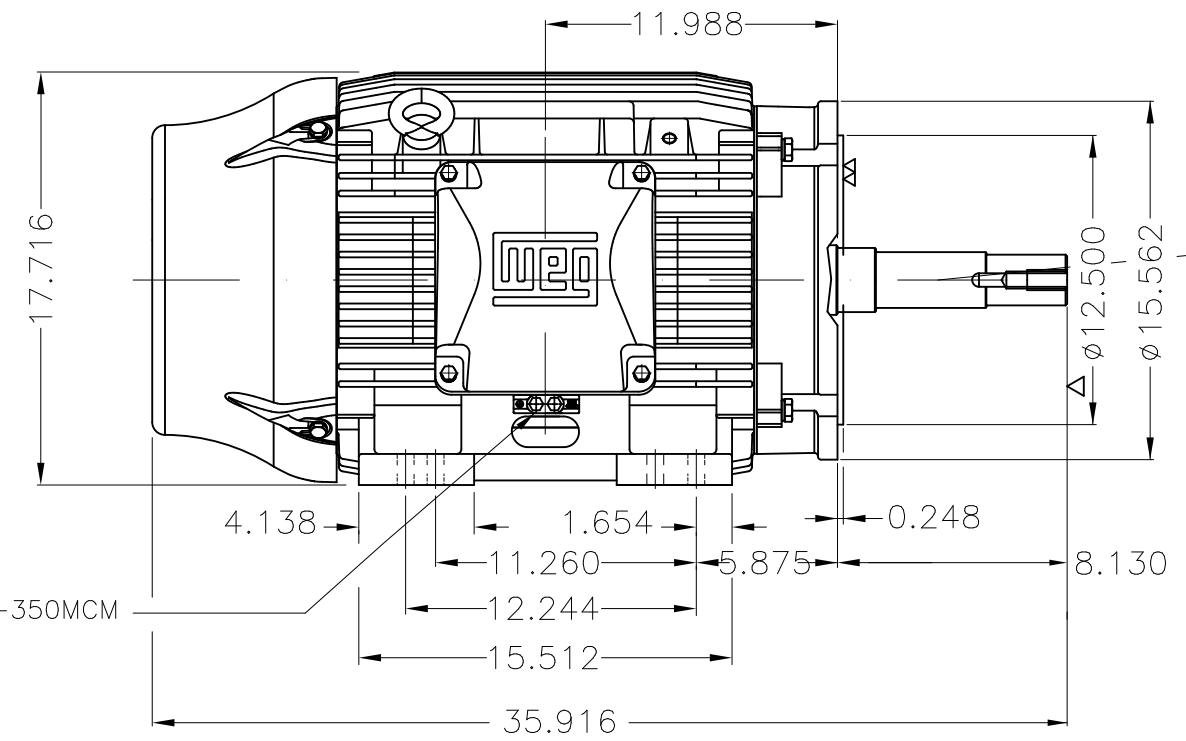

Dimensões em polegada
Dimensions in inches

THIS IS AN UPDATED REVISION, THE
PREVIOUS ONE MUST BE DISREGARDED.

Grounding for leads 25–50 mm² / 3–1 AWG

Main terminal box

Grounding for leads 25–185 mm² / 3AWG–350MCM

Center hole
EUNC 1/2"–13 WEG TBG253

EUNC 1/2"–13 WEG TBG253

Color RAL 5009
Painting plan 203A
Mounting B34R(D)

ECM	LOC	SUMMARY OF MODIFICATIONS			EXECUTED	CHECKED	RELEASED	DATE	VER
EXECUTED	USERADMIN		THREE PHASE MOTOR W22 NEMA PREMIUM EFF.						
CHECKED			FRAME 364/5JP IP55 TEFC						
RELEASED			WEG code: 12712312						
REL DT	24.07.2017	WMO	Jaragua do Sul	Product Engineering	SHEET	1 / 1			

75 HP 04 Poles 60Hz

A