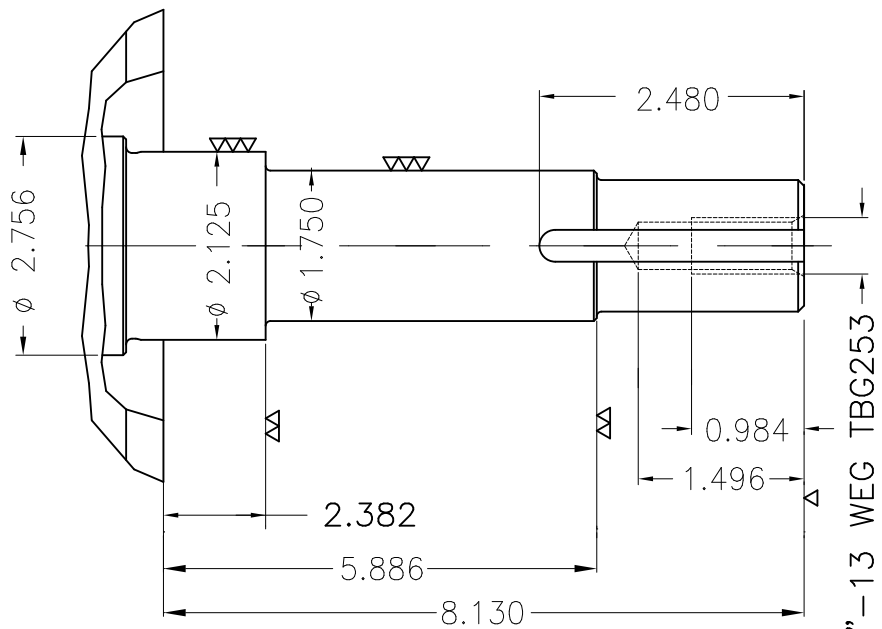

Dimensões em polegada
Dimensions in inches

THIS IS AN UPDATED REVISION, THE
PREVIOUS ONE MUST BE DISREGARDED.

Grounding for leads 25–50 mm² / 3–1 AWG

Main terminal box

Grounding for leads 25–185 mm² / 3AWG–350MCM

Center hole
EUNC 1/2"–13 WEG TBG253

EUNC 1/2"–13 WEG TBG253

Color RAL 5009
Painting plan 203A
Mounting B34R(D)

ECM	LOC	SUMMARY OF MODIFICATIONS			EXECUTED	CHECKED	RELEASED	DATE	VER
EXECUTED	USERADMIN		THREE PHASE MOTOR W22 NEMA PREMIUM EFF.						
CHECKED			FRAME 364/5JP IP55 TEFC						
RELEASED			WEG code: 12712312						
REL DT	24.07.2017	WMO	Jaragua do Sul	Product Engineering	SHEET	1 / 1			

75 HP 04 Poles 60Hz

A