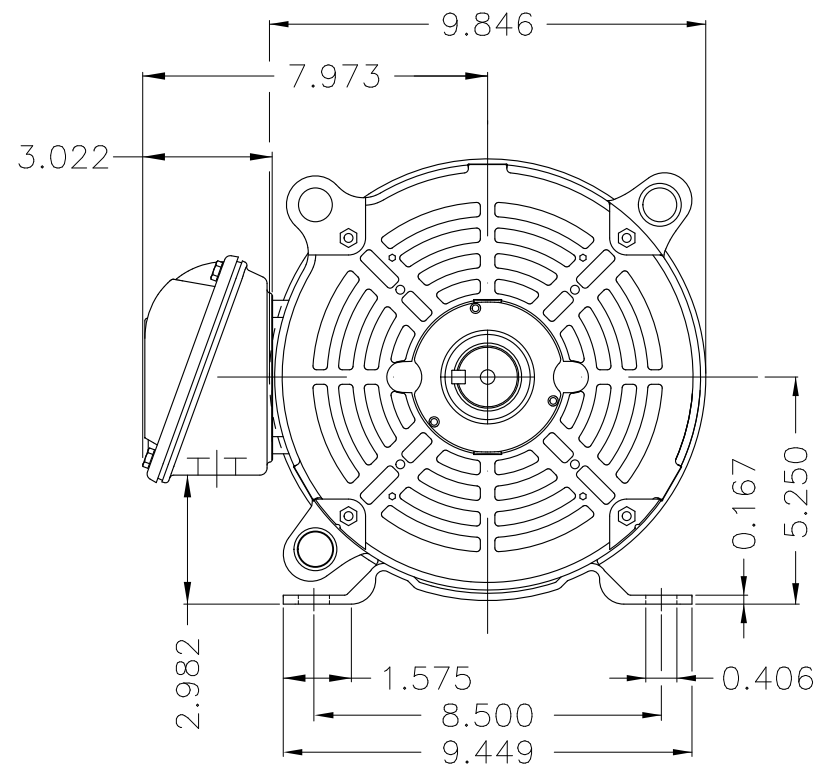

Dimensões em polegada
Dimensions in inches

THIS IS AN UPDATED REVISION, THE
PREVIOUS ONE MUST BE DISREGARDED.

Color Munsell N 1 matte black
Painting plan 207N
Mounting F-1/B3R(D)

ECM	LOC	SUMMARY OF MODIFICATIONS	EXECUTED	CHECKED	RELEASED	DATE	VER
EXECUTED	USERADMIN	THREE PHASE ODP ROLLED STEEL NEMA PREM.					
CHECKED		FRAME 213/5T ODP					
RELEASED		WEG code: 12674851					
REL DT	24.07.2017	WMO Jaragua do Sul	Product Engineering	SHEET	1 / 1		

7.5 HP 04 Poles 60Hz

A

ZME A3