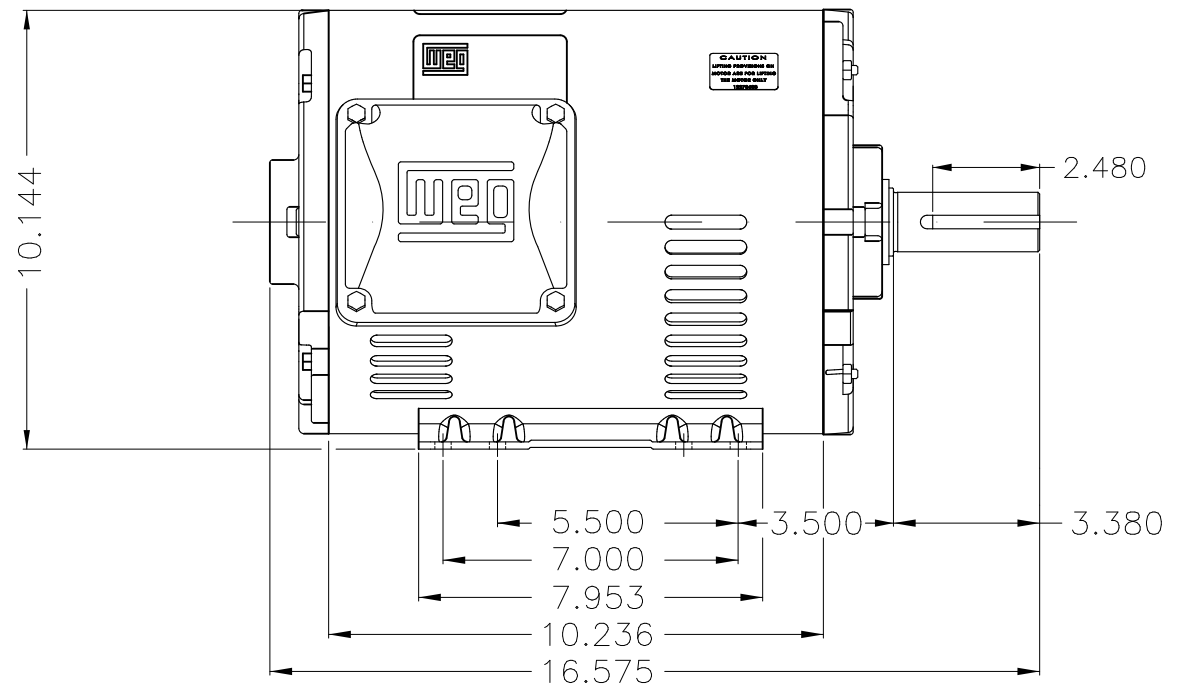

Dimensões em polegada
Dimensions in inches

THIS IS AN UPDATED REVISION, THE
PREVIOUS ONE MUST BE DISREGARDED.

Color Munsell N 1 matte black
Painting plan 207N
Mounting F-1/B3R(D)

ECM	LOC	SUMMARY OF MODIFICATIONS	EXECUTED	CHECKED	RELEASED	DATE	VER
EXECUTED	USERADMIN	THREE PHASE ODP ROLLED STEEL NEMA PREM.					
CHECKED		FRAME 213/5T ODP					
RELEASED		WEG code: 12674851					
REL DT	24.07.2017	WMO Jaragua do Sul	Product Engineering	SHEET	1 / 1		

7.5 HP 04 Poles 60Hz

A

ZME A3