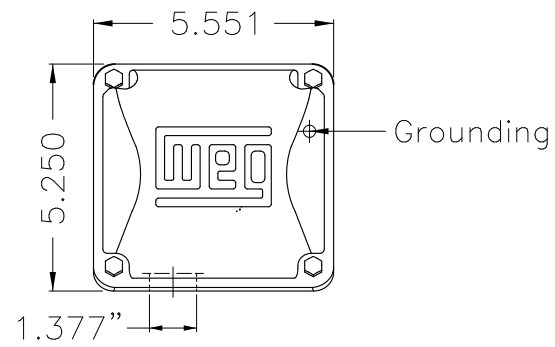

Dimensões em polegada
Dimensions in inches

THIS IS AN UPDATED REVISION, THE
PREVIOUS ONE MUST BE DISREGARDED.

Color Munsell N 1 matte black
Painting plan 207N
Mounting F-1/B3R(D)

ECM	LOC	SUMMARY OF MODIFICATIONS	EXECUTED	CHECKED	RELEASED	DATE	VER
EXECUTED	USERADMIN	THREE PHASE ODP ROLLED STEEL NEMA PREM.					
CHECKED		FRAME 213/5T ODP					
RELEASED		WEG code: 12674851					
REL DT	24.07.2017	WMO Jaragua do Sul	Product Engineering	SHEET	1 / 1		