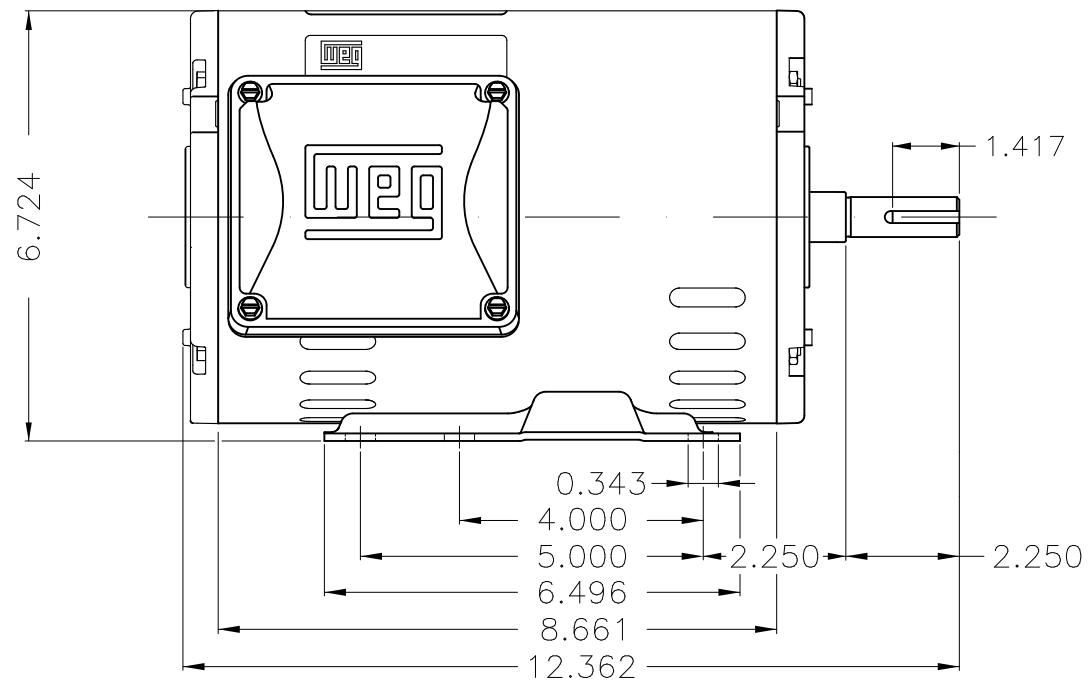

Dimensões em polegada
Dimensions in inches

THIS IS AN UPDATED REVISION, THE
PREVIOUS ONE MUST BE DISREGARDED.

Color Munsell N 1 matte black
Painting plan 207N
Mounting F-1/B3R(D)

ECM	LOC	SUMMARY OF MODIFICATIONS	EXECUTED	CHECKED	RELEASED	DATE	VER
EXECUTED	USERADMIN	THREE PHASE ODP ROLLED STEEL NEMA PREM.					
CHECKED		FRAME 143/5T ODP					
RELEASED		WEG code: 12617115					
REL DT	24.07.2017	WMO Jaragua do Sul	Product Engineering	SHEET	1 / 1		

3 HP 02 Poles 60Hz

A