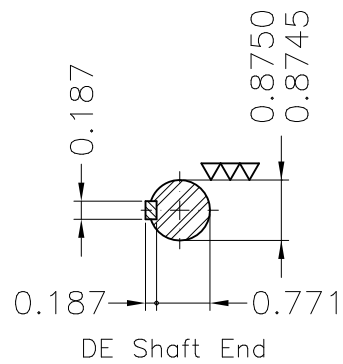

Dimensões em polegada
Dimensions in inches

THIS IS AN UPDATED REVISION, THE
PREVIOUS ONE MUST BE DISREGARDED.

Color Munsell N 1 matte black
Painting plan 207N
Mounting F-1/B3R(D)

ECM	LOC	SUMMARY OF MODIFICATIONS	EXECUTED	CHECKED	RELEASED	DATE	VER
EXECUTED	USERADMIN	THREE PHASE ODP ROLLED STEEL NEMA PREM.					
CHECKED		FRAME 143/5T ODP					
RELEASED		WEG code: 12617115					
REL DT	24.07.2017	WMO Jaragua do Sul	Product Engineering	SHEET	1 / 1		

3 HP 02 Poles 60Hz

A