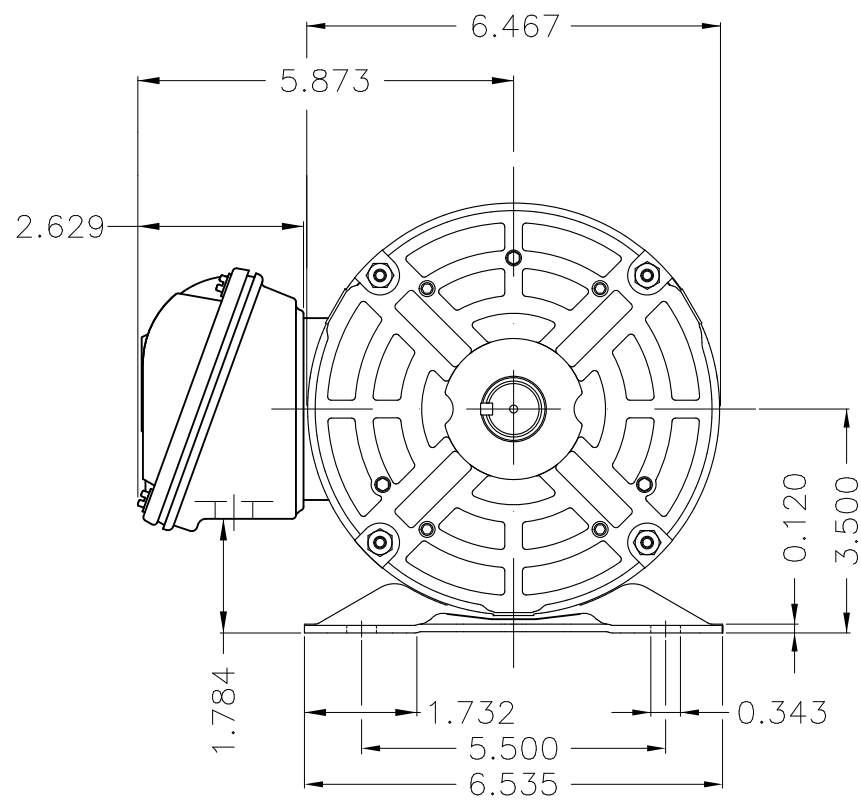

Dimensões em polegada
Dimensions in inches

THIS IS AN UPDATED REVISION, THE
PREVIOUS ONE MUST BE DISREGARDED.

Color Munsell N 1 matte black
Painting plan 207N
Mounting F-1/B3R(D)

ECM	LOC	SUMMARY OF MODIFICATIONS	EXECUTED	CHECKED	RELEASED	DATE	VER
EXECUTED	USERADMIN	THREE PHASE ODP ROLLED STEEL NEMA PREM.					
CHECKED		FRAME 143/5T ODP					
RELEASED		WEG code: 12617115					
REL DT	24.07.2017	WMO Jaragua do Sul	Product Engineering	SHEET	1 / 1		

3 HP 02 Poles 60Hz

A