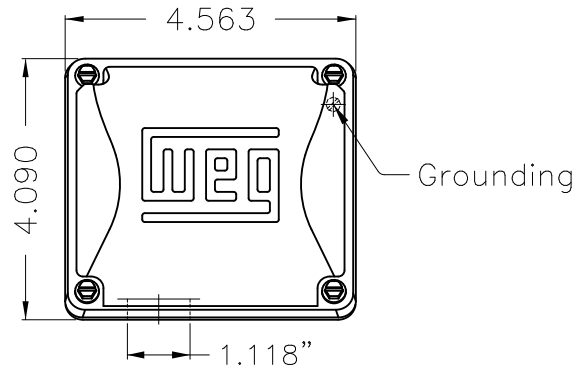

Dimensões em polegada
Dimensions in inches

THIS IS AN UPDATED REVISION, THE
PREVIOUS ONE MUST BE DISREGARDED.

Color Munsell N 1 matte black
Painting plan 207N
Mounting F-1/B3R(D)

ECM	LOC	SUMMARY OF MODIFICATIONS	EXECUTED	CHECKED	RELEASED	DATE	VER
EXECUTED	USERADMIN	THREE PHASE ODP ROLLED STEEL NEMA PREM.					
CHECKED		FRAME 143/5T ODP					
RELEASED		WEG code: 12617115					
REL DT	24.07.2017	WMO Jaragua do Sul	Product Engineering	SHEET	1 / 1		