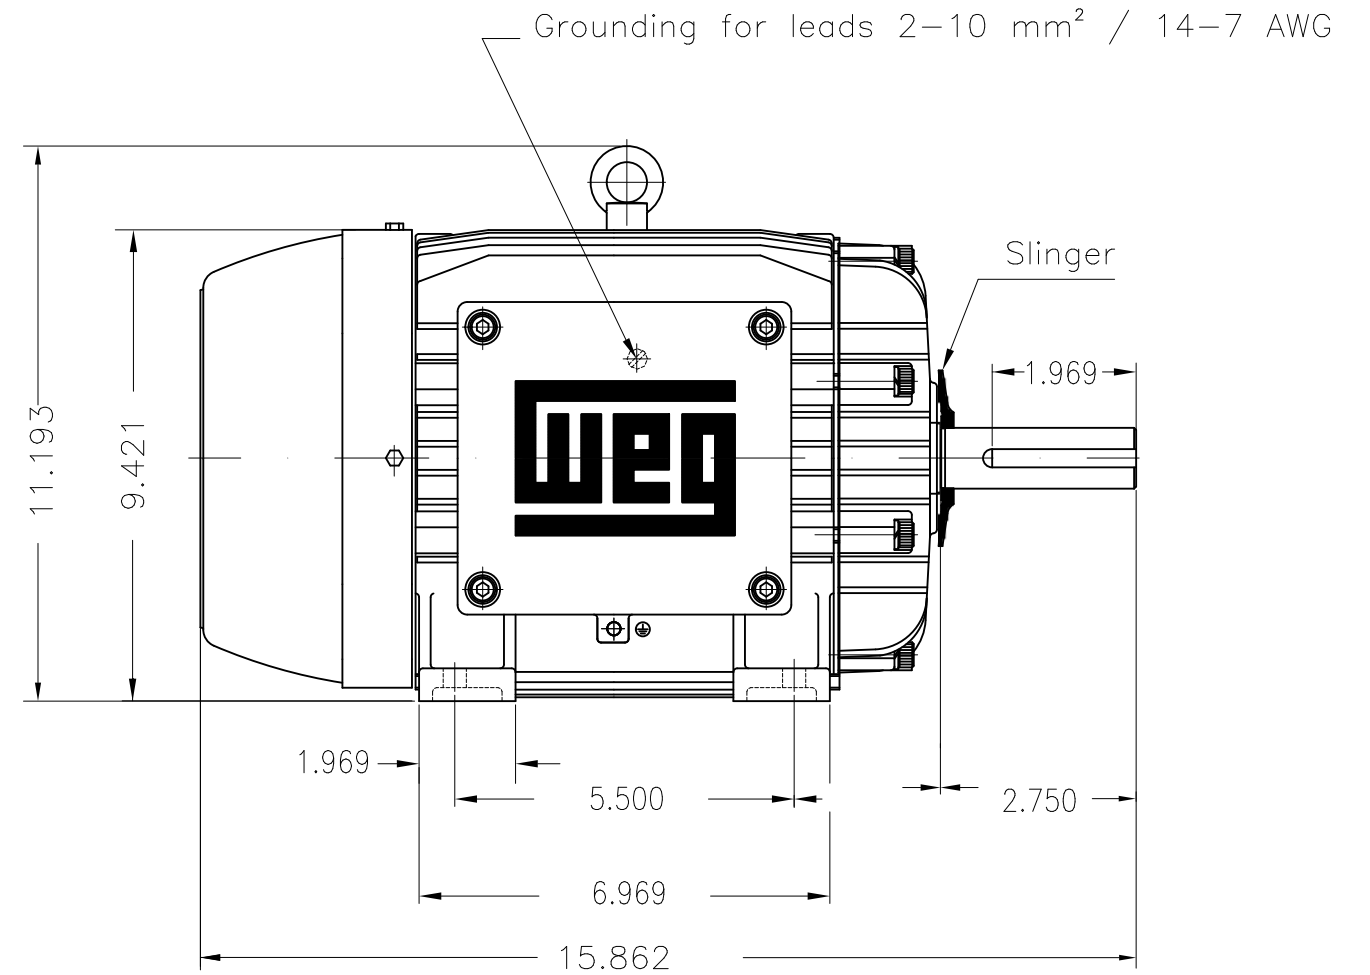

Dimensões em polegada
Dimensions in inches

THIS IS AN UPDATED REVISION, THE
PREVIOUS ONE MUST BE DISREGARDED.

Thermostats 130°C - alarm
Color RAL 5009
Painting plan 202P
Mounting B3R(D)

ECM	LOC	SUMMARY OF MODIFICATIONS	EXECUTED	CHECKED	RELEASED	DATE	VER
EXECUTED	USERADMIN	THREE PHASE EXPL. PROOF MOTOR NEMA P.EFF					
CHECKED		FRAME 184T IP55 TEFC					
RELEASED		WEG code: 11251930					
REL DT	24.07.2017	WMO Jaragua do Sul	Product Engineering	SHEET	1 / 1		

5 HP 02 Poles 60Hz

A