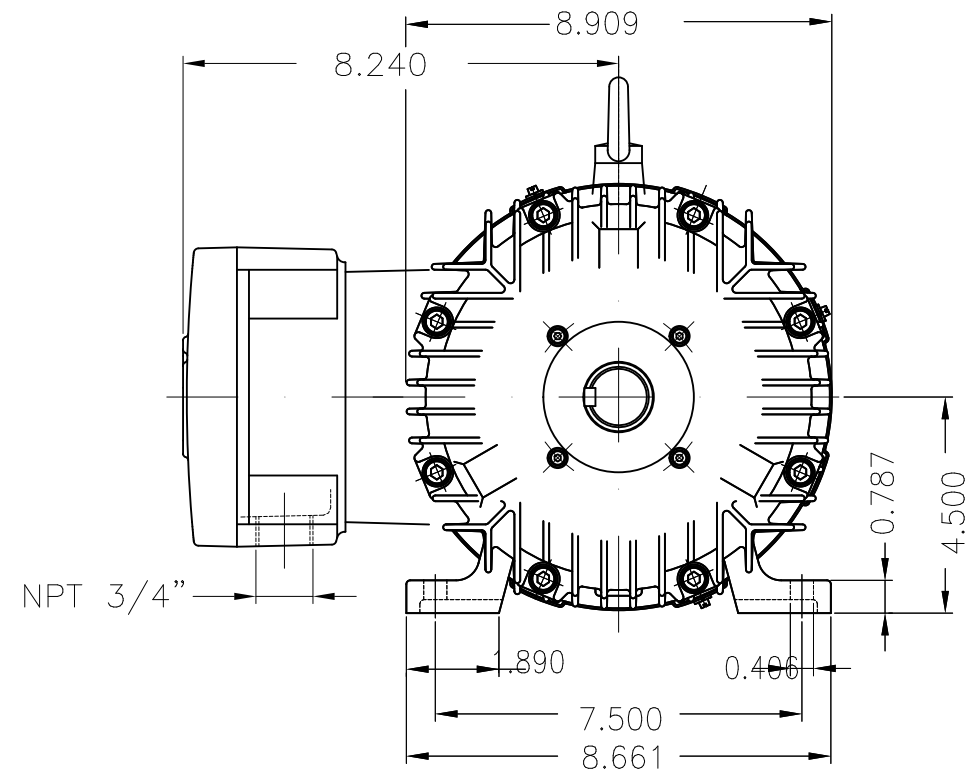

Dimensões em polegada
Dimensions in inches

THIS IS AN UPDATED REVISION, THE
PREVIOUS ONE MUST BE DISREGARDED.

Thermostats 130°C - alarm
Color RAL 5009
Painting plan 202P
Mounting B3R(D)

ECM	LOC	SUMMARY OF MODIFICATIONS	EXECUTED	CHECKED	RELEASED	DATE	VER
EXECUTED	USERADMIN	THREE PHASE EXPL. PROOF MOTOR NEMA P.EFF					
CHECKED		FRAME 184T IP55 TEFC					
RELEASED		WEG code: 11251930					
REL DT	24.07.2017	WMO Jaragua do Sul	Product Engineering	SHEET	1 / 1		

5 HP 02 Poles 60Hz

A