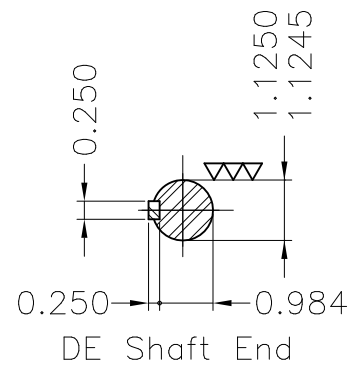

Dimensões em polegada
Dimensions in inches

THIS IS AN UPDATED REVISION, THE
PREVIOUS ONE MUST BE DISREGARDED.

Thermostats 130°C - alarm
Color RAL 5009
Painting plan 202P
Mounting B3R(D)

ECM	LOC	SUMMARY OF MODIFICATIONS	EXECUTED	CHECKED	RELEASED	DATE	VER
EXECUTED	USERADMIN	THREE PHASE EXPL. PROOF MOTOR NEMA P.EFF					
CHECKED		FRAME 184T IP55 TEFC					
RELEASED		WEG code: 11251930					
REL DT	24.07.2017	WMO Jaragua do Sul	Product Engineering	SHEET	1 / 1		

5 HP 02 Poles 60Hz

A