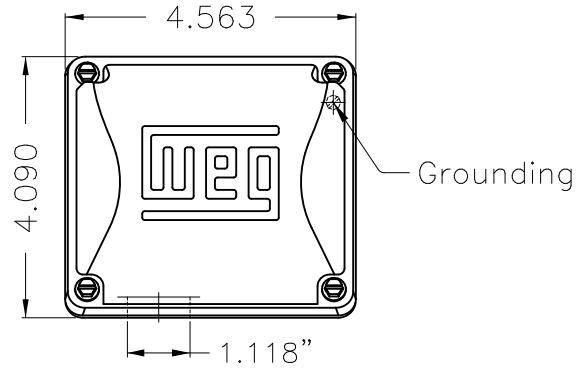

Dimensões em polegada
Dimensions in inches

THIS IS AN UPDATED REVISION, THE
PREVIOUS ONE MUST BE DISREGARDED.

Color Munsell N 1 matte black
Painting plan 207N
Mounting F-1/B34R(D)

ECM	LOC	SUMMARY OF MODIFICATIONS	EXECUTED	CHECKED	RELEASED	DATE	VER
EXECUTED	USERADMIN	THREE PHASE ODP ROLLED STEEL NEMA PREM.					
CHECKED		FRAME 143/5TC ODP					
RELEASED		WEG code: 12682578					
REL DT	24.07.2017	WMO Jaragua do Sul	Product Engineering	SHEET	1 / 1		