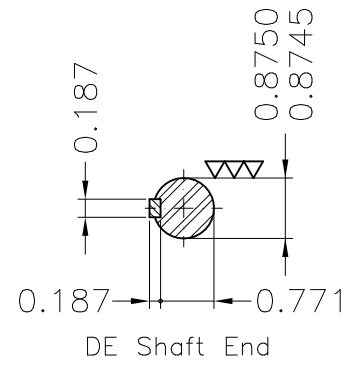

Dimensões em polegada
Dimensions in inches

THIS IS AN UPDATED REVISION, THE
PREVIOUS ONE MUST BE DISREGARDED.

Color Munsell N 1 matte black
Painting plan 207N
Mounting F-1/B34R(D)

ECM	LOC	SUMMARY OF MODIFICATIONS	EXECUTED	CHECKED	RELEASED	DATE	VER
EXECUTED	USERADMIN	THREE PHASE ODP ROLLED STEEL NEMA PREM.					
CHECKED		FRAME 143/5TC ODP					
RELEASED		WEG code: 12682578					
REL DT	24.07.2017	WMO Jaragua do Sul	Product Engineering	SHEET	1 / 1		

3 HP 02 Poles 60Hz

A