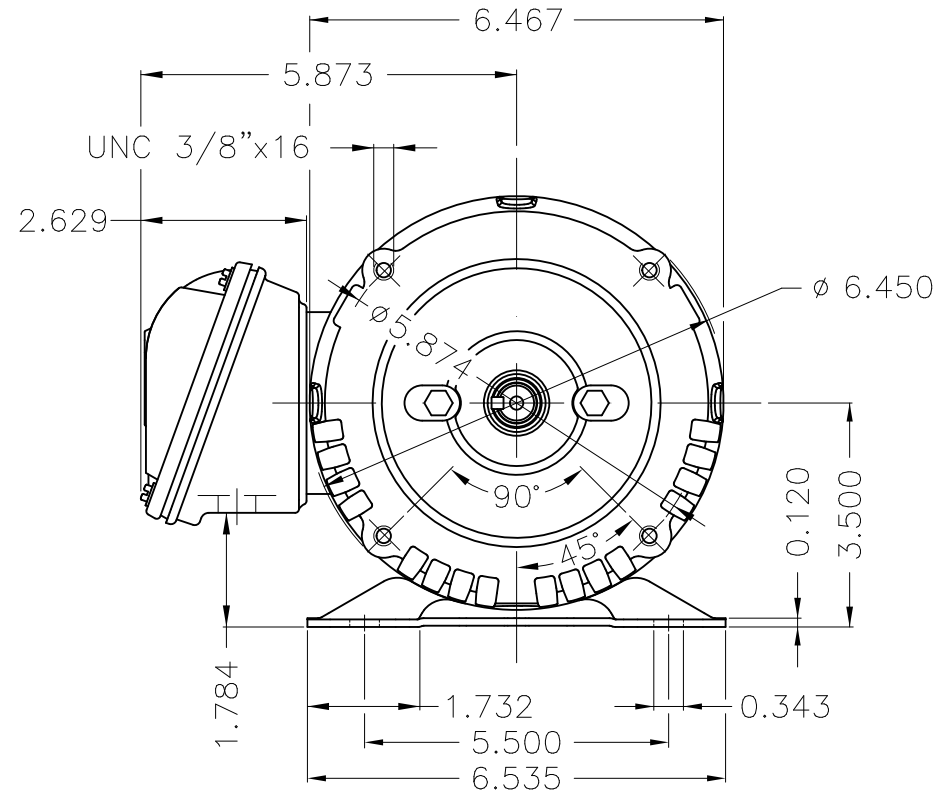

Dimensões em polegada
Dimensions in inches

THIS IS AN UPDATED REVISION, THE
PREVIOUS ONE MUST BE DISREGARDED.

Color Munsell N 1 matte black
Painting plan 207N
Mounting F-1/B34R(D)

ECM	LOC	SUMMARY OF MODIFICATIONS	EXECUTED	CHECKED	RELEASED	DATE	VER
EXECUTED	USERADMIN	THREE PHASE ODP ROLLED STEEL NEMA PREM.					
CHECKED		FRAME 143/5TC ODP					
RELEASED		WEG code: 12682578					
REL DT	24.07.2017	WMO Jaragua do Sul	Product Engineering	SHEET	1 / 1		

3 HP 02 Poles 60Hz

A