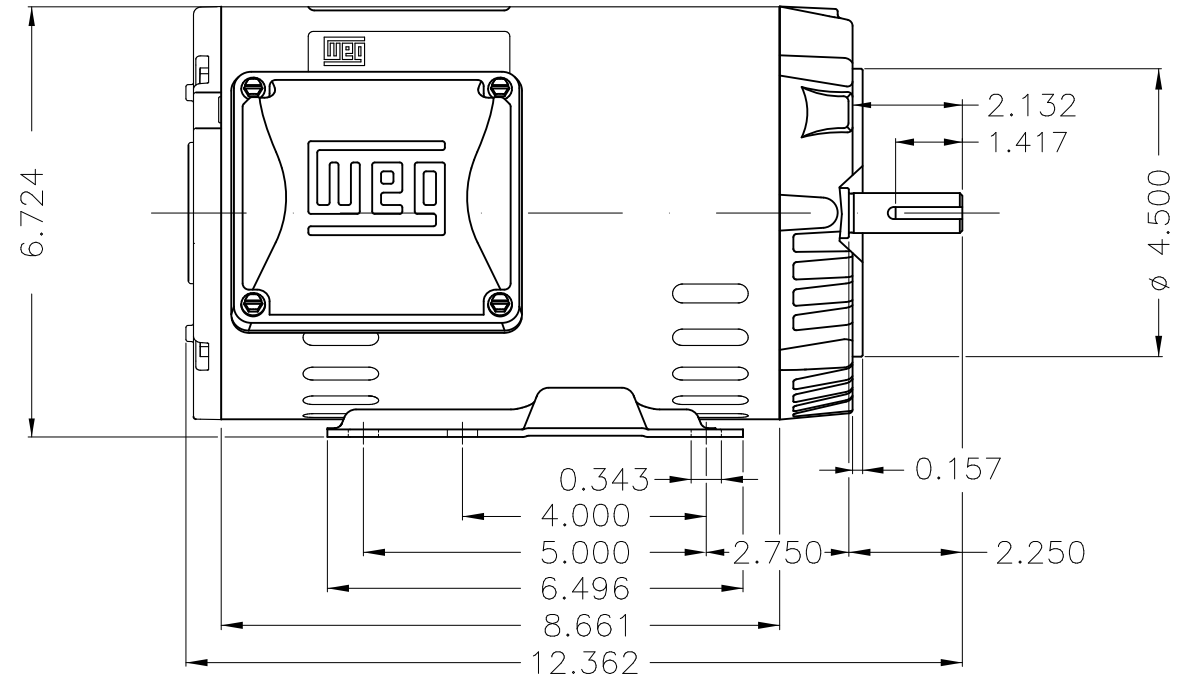

Dimensões em polegada
Dimensions in inches

THIS IS AN UPDATED REVISION, THE
PREVIOUS ONE MUST BE DISREGARDED.

Color Munsell N 1 matte black
Painting plan 207N
Mounting F-1/B34R(D)

ECM	LOC	SUMMARY OF MODIFICATIONS	EXECUTED	CHECKED	RELEASED	DATE	VER
EXECUTED	USERADMIN	THREE PHASE ODP ROLLED STEEL NEMA PREM.					
CHECKED		FRAME 143/5TC ODP					
RELEASED		WEG code: 12682578					
REL DT	24.07.2017	WMO Jaragua do Sul	Product Engineering	SHEET	1 / 1		

3 HP 02 Poles 60Hz

A