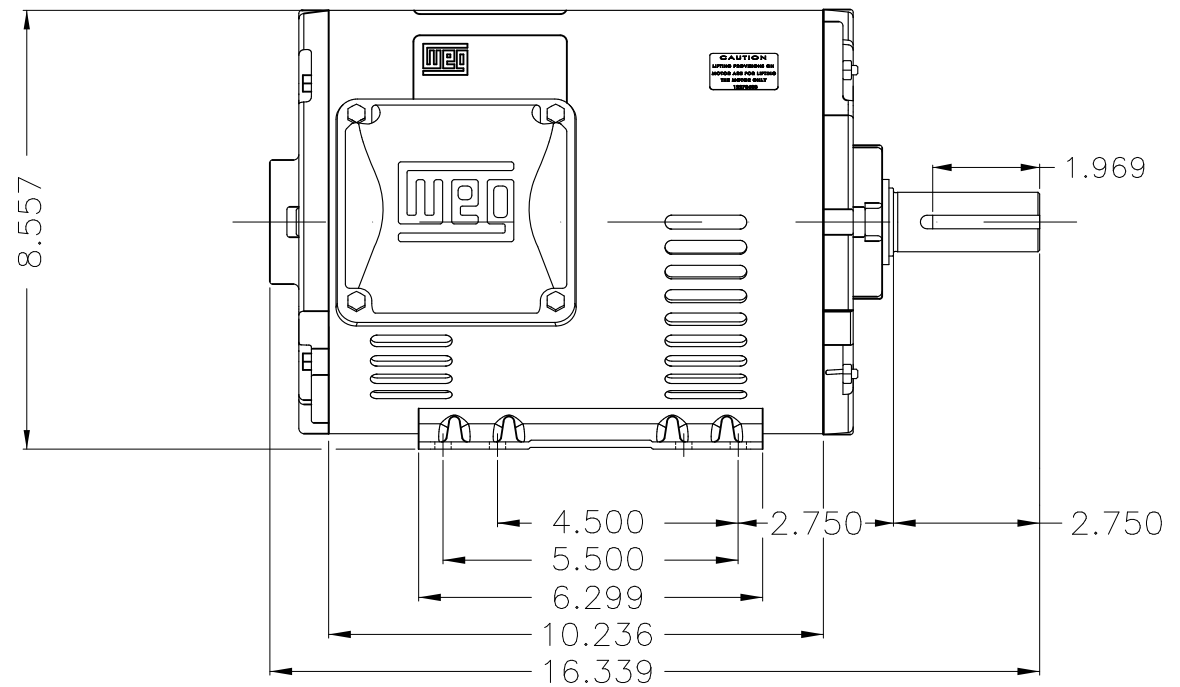

Dimensões em polegada  
Dimensions in inches

THIS IS AN UPDATED REVISION, THE  
PREVIOUS ONE MUST BE DISREGARDED.

Color Munsell N 1 matte black  
Painting plan 207N  
Mounting F-1/B3R(D)

ECM	LOC	SUMMARY OF MODIFICATIONS	EXECUTED	CHECKED	RELEASED	DATE	VER
EXECUTED	USERADMIN	THREE PHASE ODP ROLLED STEEL NEMA PREM.					
CHECKED		FRAME 182/4T ODP					
RELEASED		WEG code: 12674848					
REL DT	24.07.2017	WMO Jaragua do Sul	Product Engineering	SHEET	1 / 1		

5 HP 04 Poles 60Hz

A