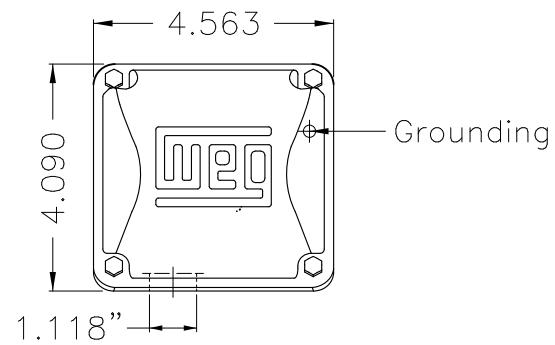

Dimensões em polegada  
Dimensions in inches

THIS IS AN UPDATED REVISION, THE  
PREVIOUS ONE MUST BE DISREGARDED.

Color Munsell N 1 matte black  
Painting plan 207N  
Mounting F-1/B3R(D)

ECM	LOC	SUMMARY OF MODIFICATIONS	EXECUTED	CHECKED	RELEASED	DATE	VER
EXECUTED	USERADMIN	THREE PHASE ODP ROLLED STEEL NEMA PREM.					
CHECKED		FRAME 182/4T ODP					
RELEASED		WEG code: 12674848					
REL DT	24.07.2017	WMO Jaragua do Sul	Product Engineering	SHEET	1 / 1		

5 HP 04 Poles 60Hz

A