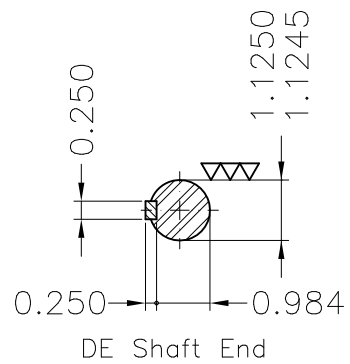

Dimensões em polegada  
Dimensions in inches

THIS IS AN UPDATED REVISION, THE  
PREVIOUS ONE MUST BE DISREGARDED.

Color Munsell N 1 matte black  
Painting plan 207N  
Mounting F-1/B3R(D)

ECM	LOC	SUMMARY OF MODIFICATIONS	EXECUTED	CHECKED	RELEASED	DATE	VER
EXECUTED	USERADMIN	THREE PHASE ODP ROLLED STEEL NEMA PREM.					
CHECKED		FRAME 182/4T ODP					
RELEASED		WEG code: 12674848					
REL DT	24.07.2017	WMO Jaragua do Sul	Product Engineering	SHEET	1 / 1		

5 HP 04 Poles 60Hz

A