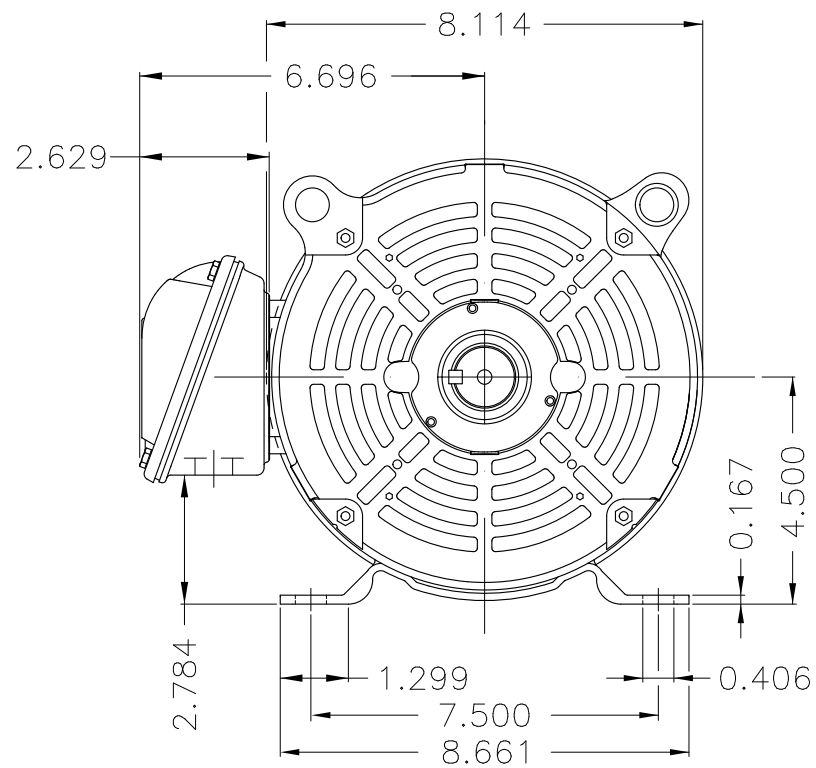

Dimensões em polegada  
Dimensions in inches

THIS IS AN UPDATED REVISION, THE  
PREVIOUS ONE MUST BE DISREGARDED.

Color Munsell N 1 matte black  
Painting plan 207N  
Mounting F-1/B3R(D)

ECM	LOC	SUMMARY OF MODIFICATIONS	EXECUTED	CHECKED	RELEASED	DATE	VER
EXECUTED	USERADMIN	THREE PHASE ODP ROLLED STEEL NEMA PREM.					
CHECKED		FRAME 182/4T ODP					
RELEASED		WEG code: 12674848					
REL DT	24.07.2017	WMO Jaragua do Sul	Product Engineering	SHEET	1 / 1		

5 HP 04 Poles 60Hz

A