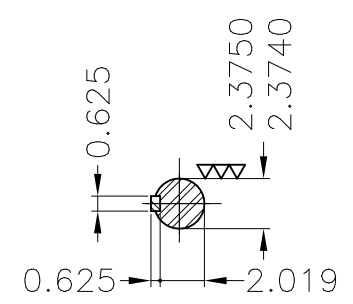

Dimensões em polegada  
Dimensions in inches

THIS IS AN UPDATED REVISION, THE  
PREVIOUS ONE MUST BE DISREGARDED.

Grounding for leads 25–50 mm<sup>2</sup> / 3–1 AWG

Main terminal box

Grounding for leads 25–185 mm<sup>2</sup> / 3AWG–350MCM

Center hole  
DUNC 3/4"–10 WEG TBG12

DE Shaft End

Color RAL 6002  
Painting plan 203A  
Mounting B3R(D)

ECM	LOC	SUMMARY OF MODIFICATIONS			EXECUTED	CHECKED	RELEASED	DATE	VER
EXECUTED	USERADMIN	 THREE PHASE W22 MOTOR-SUPER PREMIUM EFF FRAME 364/5T IP55 TEFC WEG code: 11792444							
CHECKED									
RELEASED									
REL DT	24.07.2017		WMO	Jaragua do Sul	Product Engineering	SHEET	1 / 1		