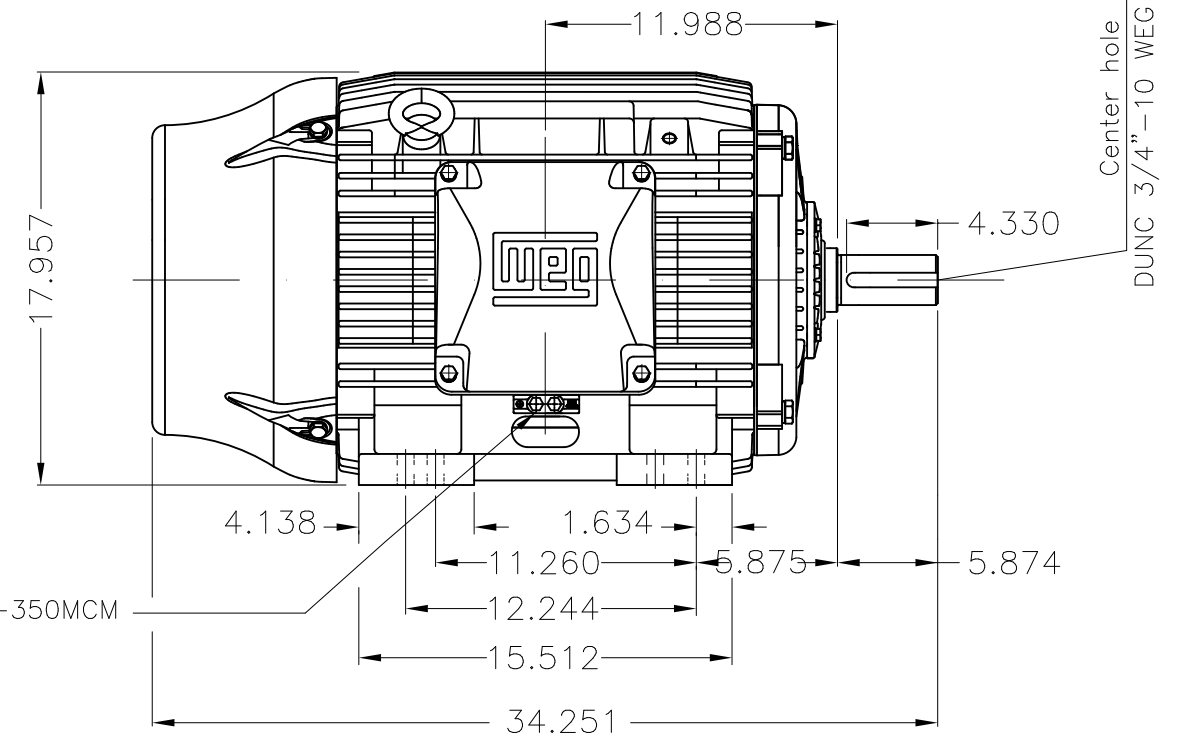

Dimensões em polegada  
Dimensions in inches

THIS IS AN UPDATED REVISION, THE  
PREVIOUS ONE MUST BE DISREGARDED.

Grounding for leads 25–50 mm<sup>2</sup> / 3–1 AWG

Main terminal box

Grounding for leads 25–185 mm<sup>2</sup> / 3AWG–350MCM

Center hole  
DUNC 3/4"–10 WEG TBG12

DE Shaft End

Color RAL 6002  
Painting plan 203A  
Mounting B3R(D)

ECM	LOC	SUMMARY OF MODIFICATIONS			EXECUTED	CHECKED	RELEASED	DATE	VER
EXECUTED	USERADMIN	 THREE PHASE W22 MOTOR-SUPER PREMIUM EFF FRAME 364/5T IP55 TEFC WEG code: 11792444							
CHECKED									
RELEASED									
REL DT	24.07.2017		WMO	Jaragua do Sul	Product Engineering	SHEET	1 / 1		

40 HP 06 Poles 60Hz