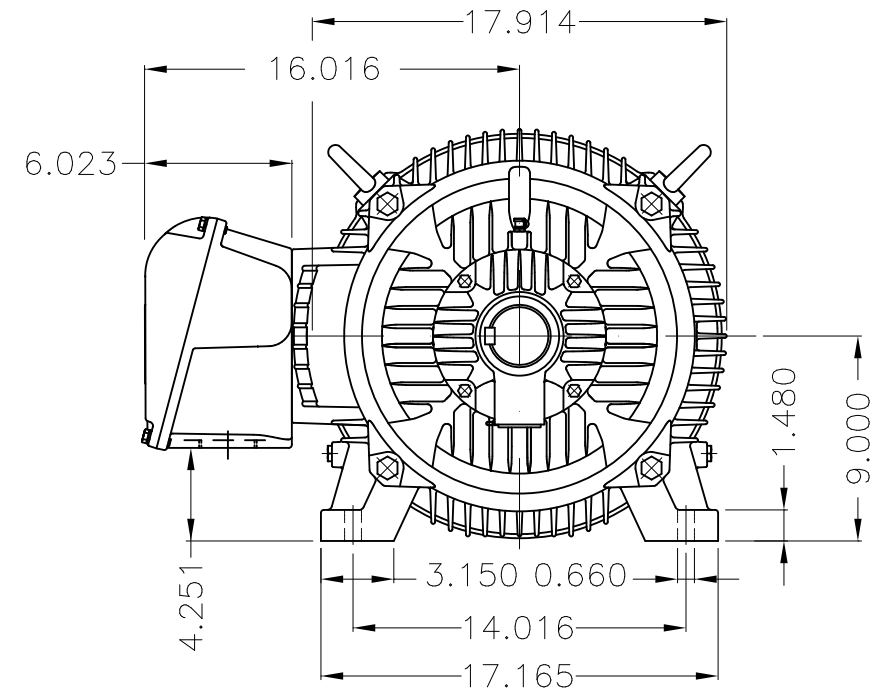

Dimensões em polegada  
Dimensions in inches

THIS IS AN UPDATED REVISION, THE  
PREVIOUS ONE MUST BE DISREGARDED.

Grounding for leads 25–50 mm<sup>2</sup> / 3–1 AWG

Main terminal box

Grounding for leads 25–185 mm<sup>2</sup> / 3AWG–350MCM

Center hole  
DUNC 3/4"–10 WEG TBG12

DE Shaft End

Color RAL 6002  
Painting plan 203A  
Mounting B3R(D)

ECM	LOC	SUMMARY OF MODIFICATIONS			EXECUTED	CHECKED	RELEASED	DATE	VER
EXECUTED	USERADMIN	 THREE PHASE W22 MOTOR-SUPER PREMIUM EFF FRAME 364/5T IP55 TEFC WEG code: 11792444							
CHECKED									
RELEASED									
REL DT	24.07.2017		WMO	Jaragua do Sul	Product Engineering	SHEET	1 / 1		

40 HP 06 Poles 60Hz