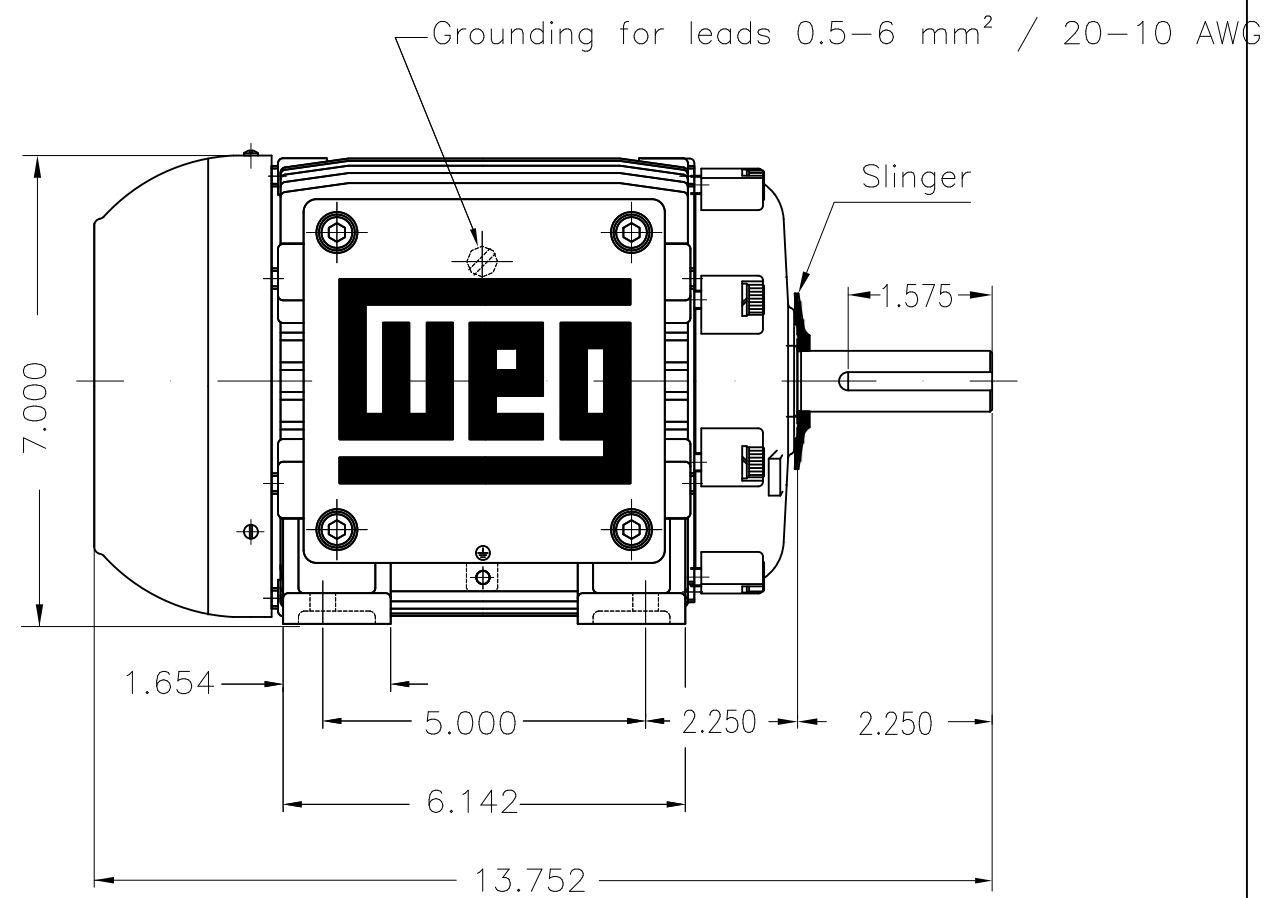

Dimensões em polegada
Dimensions in inches

THIS IS AN UPDATED REVISION, THE
PREVIOUS ONE MUST BE DISREGARDED.

Color RAL 5009
Painting plan 202P
Mounting B3R(D)

ECM	LOC	SUMMARY OF MODIFICATIONS	EXECUTED	CHECKED	RELEASED	DATE	VER
EXECUTED	USERADMIN	THREE PHASE EXPL. PROOF MOTOR NEMA P.EFF					
CHECKED		FRAME 145T IP55 TEFC					
RELEASED		WEG code: 11360596					
REL DT	24.07.2017	WMO Jaragua do Sul	Product Engineering	SHEET	1 / 1		

1 HP 06 Poles 60Hz

A