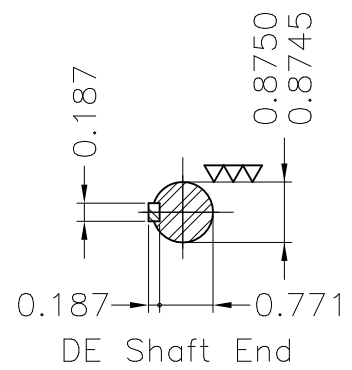

Dimensões em polegada
Dimensions in inches

THIS IS AN UPDATED REVISION, THE
PREVIOUS ONE MUST BE DISREGARDED.

Color RAL 5009
Painting plan 202P
Mounting B3R(D)

ECM	LOC	SUMMARY OF MODIFICATIONS	EXECUTED	CHECKED	RELEASED	DATE	VER
EXECUTED	USERADMIN	THREE PHASE EXPL. PROOF MOTOR NEMA P.EFF					
CHECKED		FRAME 145T IP55 TEFC					
RELEASED		WEG code: 11360596					
REL DT	24.07.2017	WMO Jaragua do Sul	Product Engineering	SHEET	1 / 1		

1 HP 06 Poles 60Hz

A