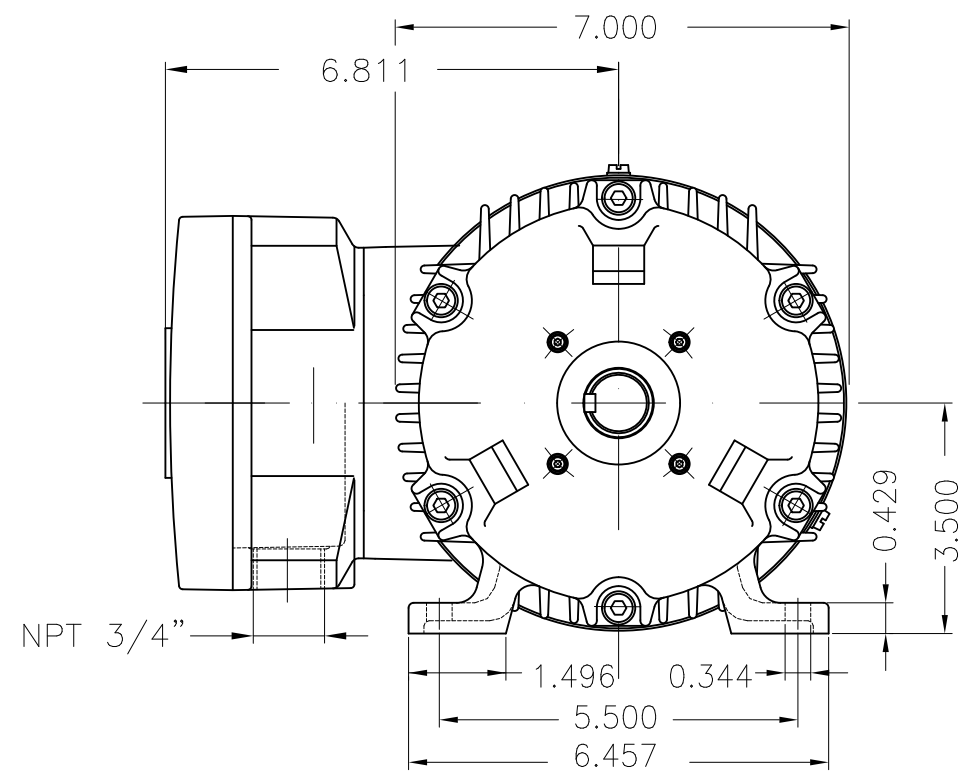

Dimensões em polegada
Dimensions in inches

THIS IS AN UPDATED REVISION, THE
PREVIOUS ONE MUST BE DISREGARDED.

Color RAL 5009
Painting plan 202P
Mounting B3R(D)

ECM	LOC	SUMMARY OF MODIFICATIONS	EXECUTED	CHECKED	RELEASED	DATE	VER
EXECUTED	USERADMIN	THREE PHASE EXPL. PROOF MOTOR NEMA P.EFF					
CHECKED		FRAME 145T IP55 TEFC					
RELEASED		WEG code: 11360596					
REL DT	24.07.2017	WMO Jaragua do Sul	Product Engineering	SHEET	1 / 1		

1 HP 06 Poles 60Hz

A