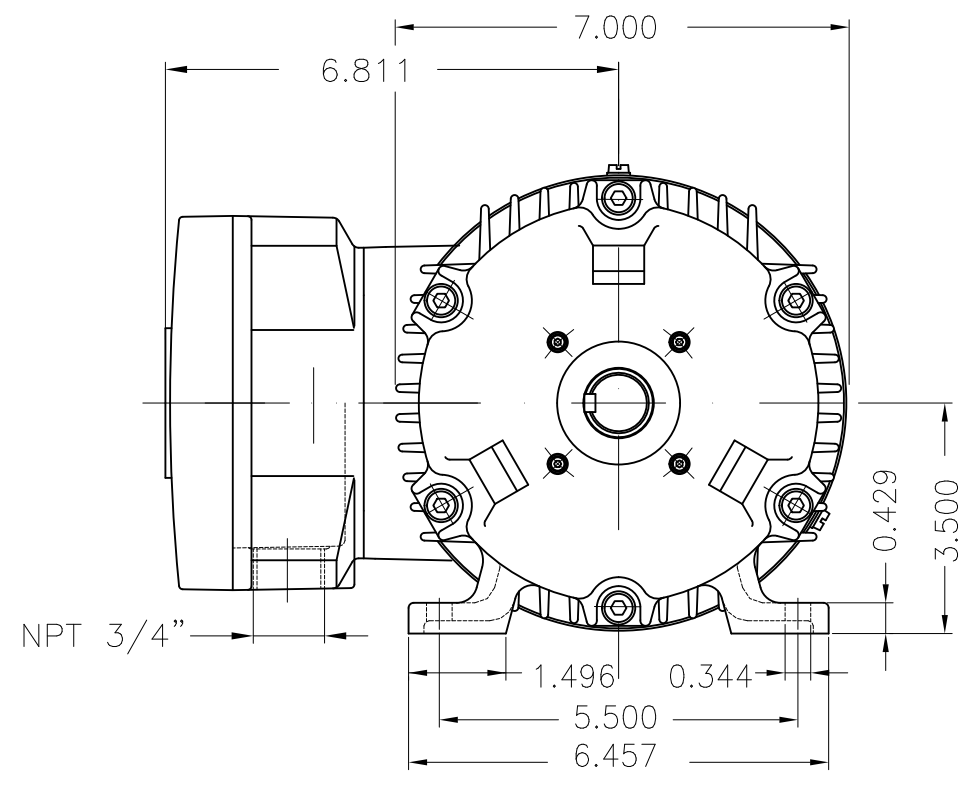

Dimensões em polegada  
Dimensions in inches

THIS IS AN UPDATED REVISION, THE  
PREVIOUS ONE MUST BE DISREGARDED.

Color RAL 5009  
Painting plan 202P  
Mounting B3R(D)

ECM	LOC	SUMMARY OF MODIFICATIONS	EXECUTED	CHECKED	RELEASED	DATE	VER
EXECUTED	USERADMIN	THREE PHASE EXPL. PROOF MOTOR NEMA P.EFF					
CHECKED		FRAME 143T IP55 TEFC					
RELEASED		WEG code: 11341198					
REL DT	24.07.2017	WMO Jaragua do Sul	Product Engineering	SHEET	1 / 1		

1 HP 04 Poles 60Hz

A