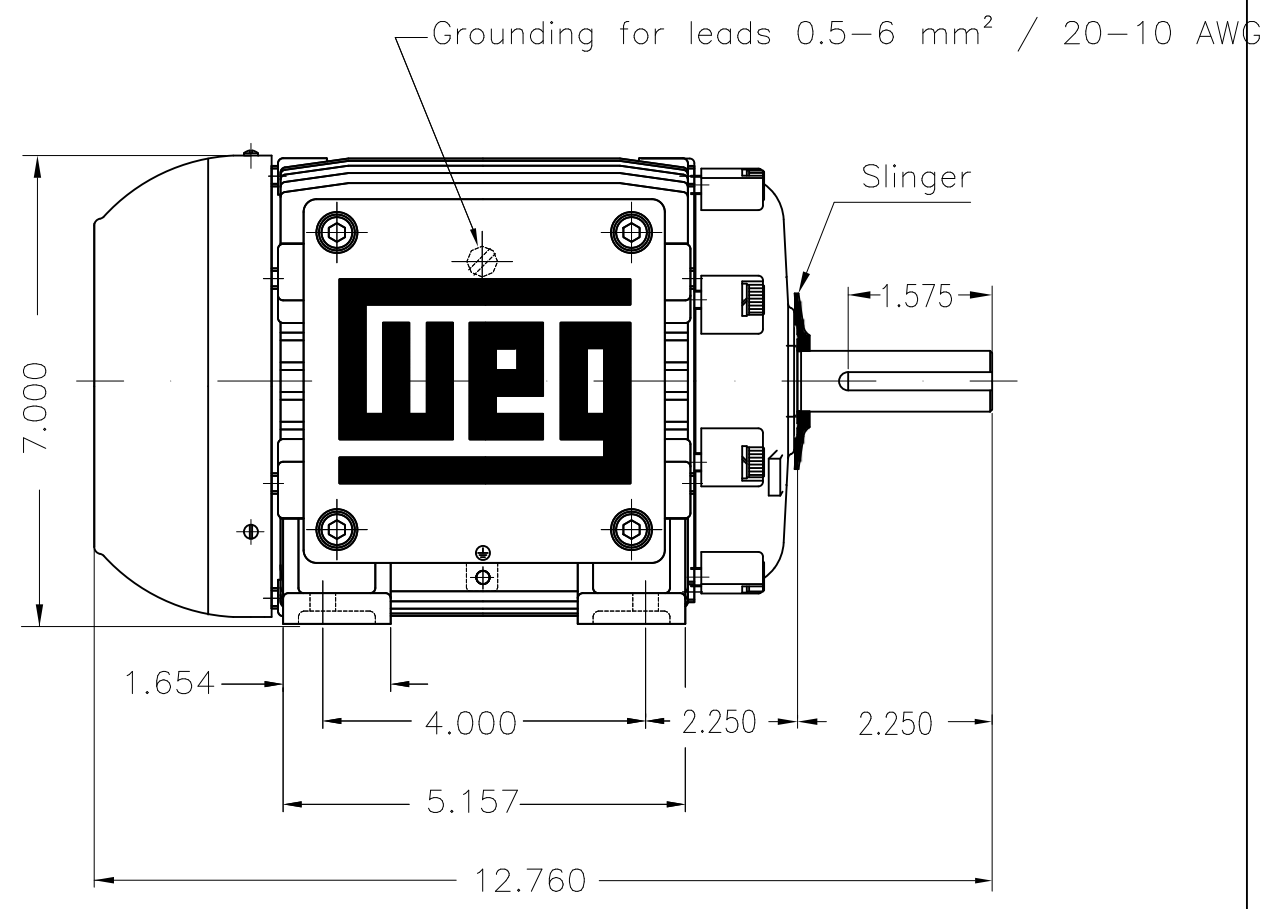

Dimensões em polegada  
Dimensions in inches

THIS IS AN UPDATED REVISION, THE  
PREVIOUS ONE MUST BE DISREGARDED.

Color RAL 5009  
Painting plan 202P  
Mounting B3R(D)

ECM	LOC	SUMMARY OF MODIFICATIONS	EXECUTED	CHECKED	RELEASED	DATE	VER
EXECUTED	USERADMIN	THREE PHASE EXPL. PROOF MOTOR NEMA P.EFF					
CHECKED		FRAME 143T IP55 TEFC					
RELEASED		WEG code: 11341198					
REL DT	24.07.2017	WMO Jaragua do Sul	Product Engineering	SHEET	1 / 1		

1 HP 04 Poles 60Hz

A