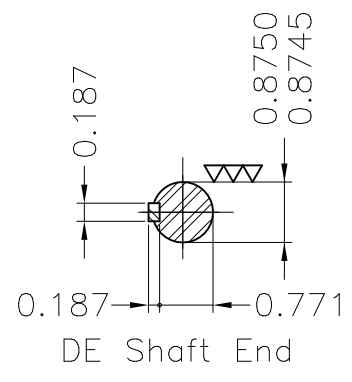

Dimensões em polegada  
Dimensions in inches

THIS IS AN UPDATED REVISION, THE  
PREVIOUS ONE MUST BE DISREGARDED.

Color RAL 5009  
Painting plan 202P  
Mounting B3R(D)

ECM	LOC	SUMMARY OF MODIFICATIONS	EXECUTED	CHECKED	RELEASED	DATE	VER
EXECUTED	USERADMIN	THREE PHASE EXPL. PROOF MOTOR NEMA P.EFF					
CHECKED		FRAME 143T IP55 TEFC					
RELEASED		WEG code: 11341198					
REL DT	24.07.2017	WMO Jaragua do Sul	Product Engineering	SHEET	1 / 1		

1 HP 04 Poles 60Hz

A